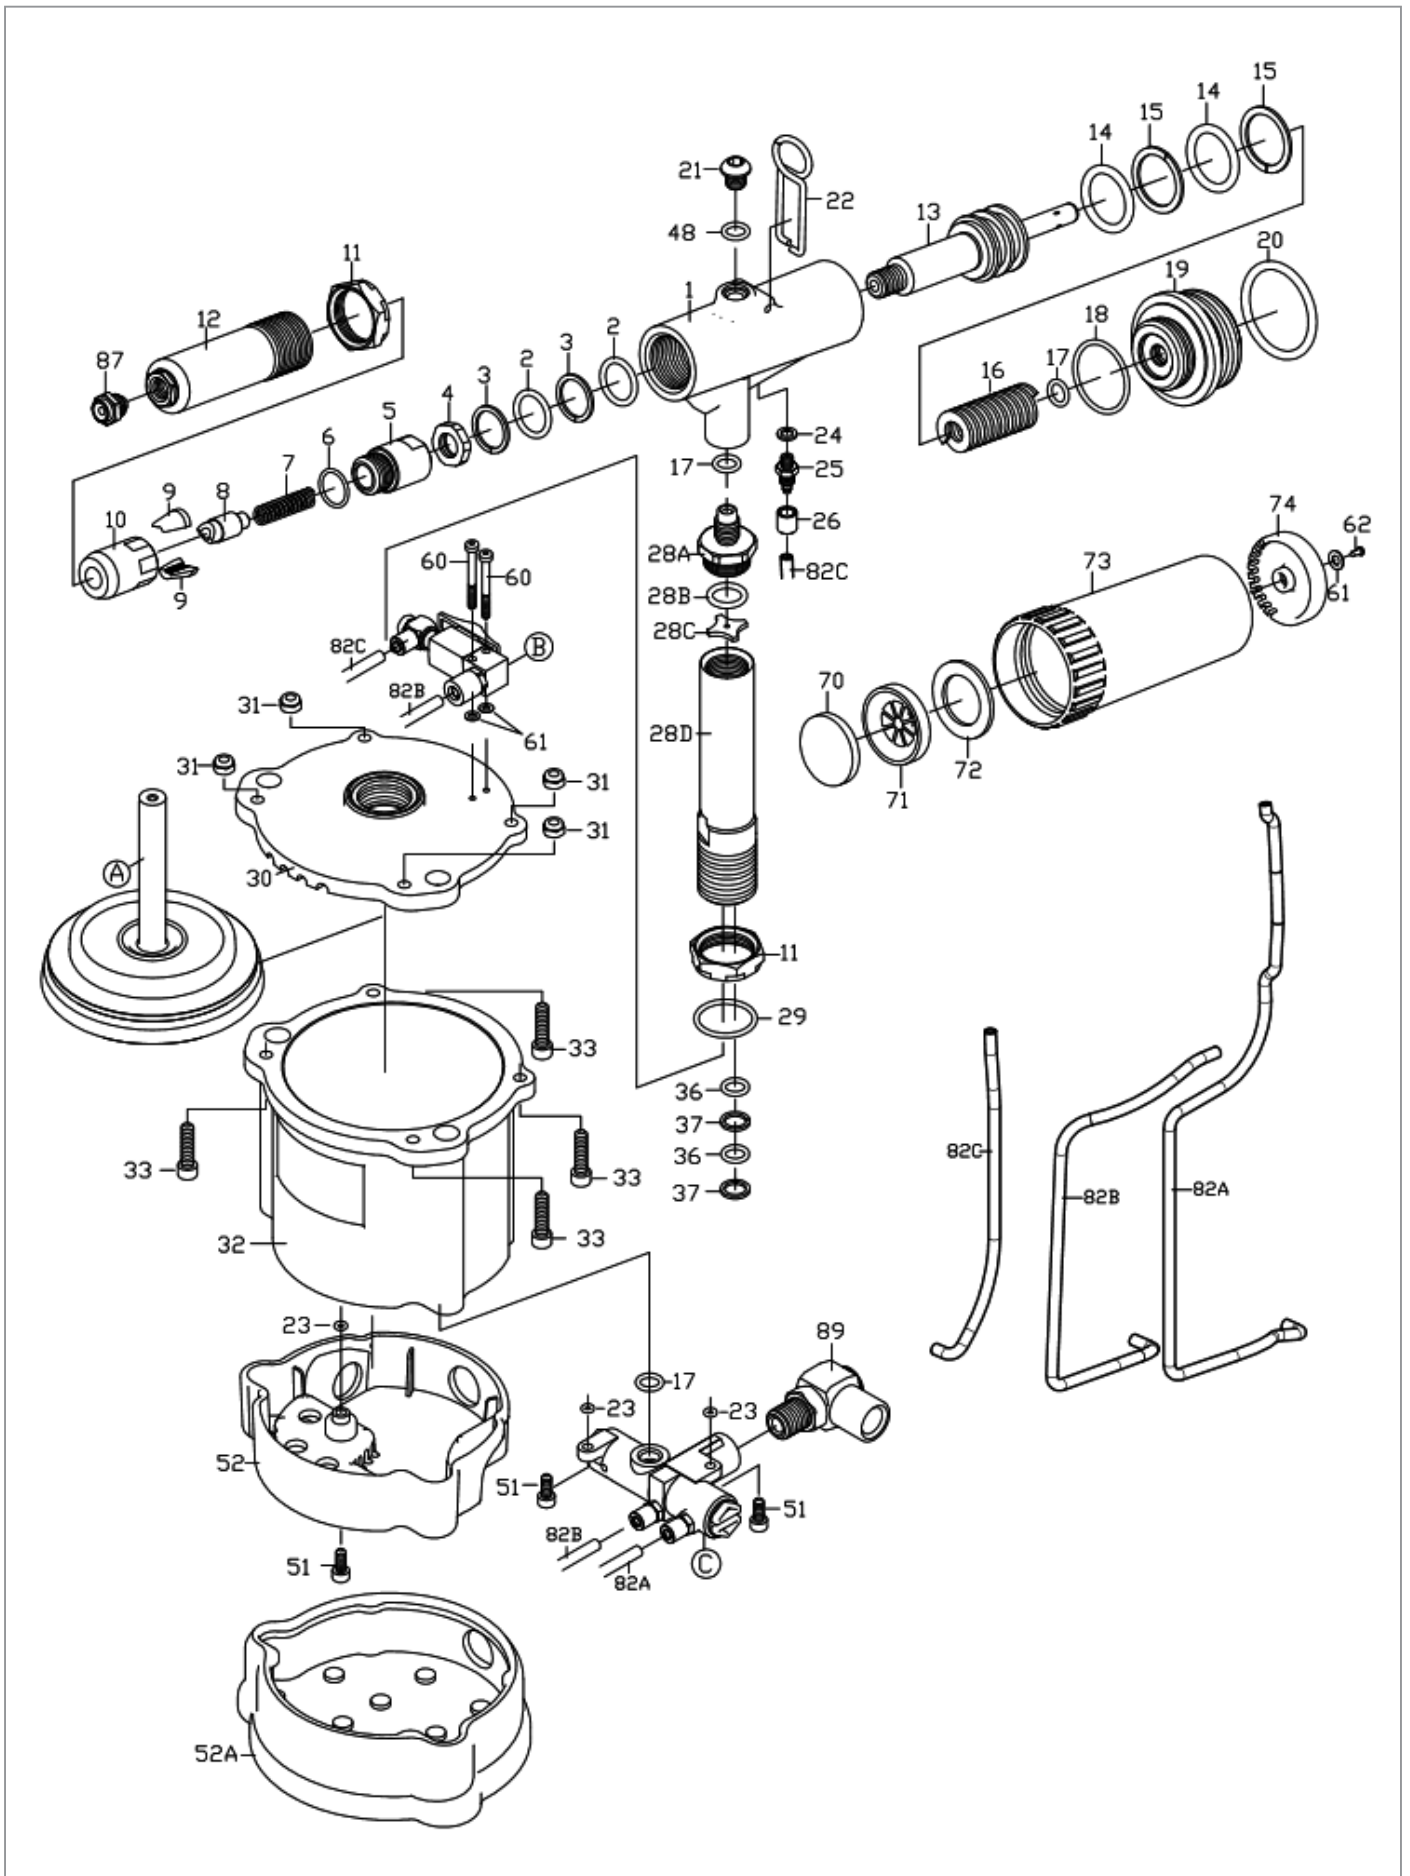

RRI-PR40740 RIVETER

Index No	Part No.	Description	Q'ty
1	CP520101GW	Hydraulic Section	1
*2	CPOR2025	O-ring	2
*3	CPBR2025	Back-up ring	2
4	CP214306	Nut	1
5	CP214305	Jaw housing coupler	1
6	CPOR1417	O-ring	1
7	CP214308	Spring	1
8	CP214302	Jaw pusher	1
*9	CP612303	Jaw	2
10	CP612324A	Jaw hosing	1
11	CP918106	Lock nut	2
12	CP612105	Head	1
13	CP520301	Hydraulic plunger	1
*14	CPOR2229	O-ring	2
*15	CPBR2229	Back-up ring	2
16	CP922309	Return spring	1
17	CPOR0812	O-ring	3
18	CPOR2832	O-ring	1
19	CP922102	Rear gland	1
20	CPOR3542	O-ring	1
21	CPHR00812508	Set screw	1
22	CP258801	Hanger	1
23	CPOR0306	O-ring	8
24	CP612714	Washer	6
25	CP612717	Socket	5
26	CP612711	Cap	6
28A	CP9221082	Hydraulic tube connector-B	1
28B	CPOR1417	O-ring	1
28C	CP8211012	Hydraulic tube washer	1
28D	CP9221081	Hydraulic tube connector-A	1
29	CPOR2025	O-ring	1
30	CP922401GW	Upper cover	1
31	CPNN005080B	Nut	4
32	CP520403GW	Air cylinder body	1
33	CPHC00508020	Set screw	4
*36	CPOR1419	O-ring	2
*37	CPBR1419	Back-up ring	2
40	CP715501	Plunger rod	1
41	CP202505	Bumper ring	1
42	CP107503	Front head disc	1
43	CP819502	Packing ring	1
44	CP107502	Lower plate	1
45	CP919211	Valve case	1
*46	CPOR0408	O-ring	2
47	CP919202A	Valve stem	1

Index No	Part No.	Description	Q'ty
*48	CPOR0711	O-ring	1
*48A	CPOR0711A	O-ring	1
*49	CPOR1014	O-ring	1
50	CP107409	Inlet Plug	1
50A	CP922409	Socket Screw	1
51	CPHC00407010	Set Screw	3
52	CP922402	Base	1
52A	CP922404	Rubber Boot	1
53	CP922701	Vacuum Valve	1
54	CP922702	Sleeve	1
55	CPOR0811	O-ring	2
56	CPPW0510	Washer	1
57	CP612712	Swivel	1
58	CP612713	Socket	1
59	922703	Vacuum Switch	1
60	CPHC00305020	Set Screw	2
61	CPPW0306	Washer	7
62	CPST0310	Screw	5
63	CP107602	Valve Body	1
64	CP107601	Bleeding Valve	1
65	CP107201R	Trigger	1
66	CP922107RV	Plastic Grip-Right	1
67	CP922107C	Battery Cap	1
68	CP922107LV	Plastic Grip-Left	1
70	CP919904	Silencer	1
71	CP919903	Muffler Seat	1
72	CP919905	Silencer	1
73	CP919901	Mandrel Collector	1
74	CP919906	Muffler Cap	1
75	CP612901	Deflector	1
76	CP612902	PU Tube (OPT.)	1
77	CP612904	Multi-Wrench (A)	1
78	CP918905	Multi-Wrench (B)	1
79	CP314755	5mm Hex. Wrench	1
80	CP922901	Oiler	1
81	CP144905	17 x 19 Wrench	2
82A	CP922704A	2,5 x 4 PU Hose (Black)	1
82B	CP922704B	2,5 x 4 PU Hose (Orange)	1
82C	CP922704C	2,5 x 4 PU Hose (Orange)	1
87	CP612703	Nose Piece 3/32" (2,4mm)	1
	CP612704	Nose Piece 1/8" (3,2mm)	1
	CP612705	Nose Piece 5/32" (4,0mm)	1
89	CP92L2	Air Inlet Assembly	1
90	CP0715SK	Service Kit (opt) (No. 2, 3, 9, 14, 15, 36, 37, 46, 48, 48A, 49)	1

RRI-PR40740 RIVETER