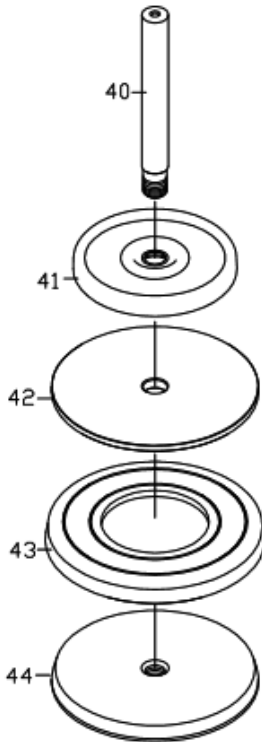

RRI-PR40740 RIVETER

Ⓐ ASS'Y