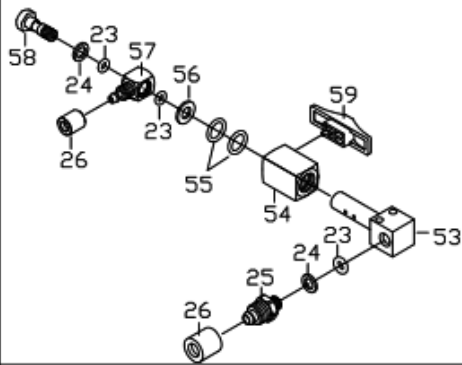

RRI-PR40740 RIVETER

Ⓑ ASS'Y