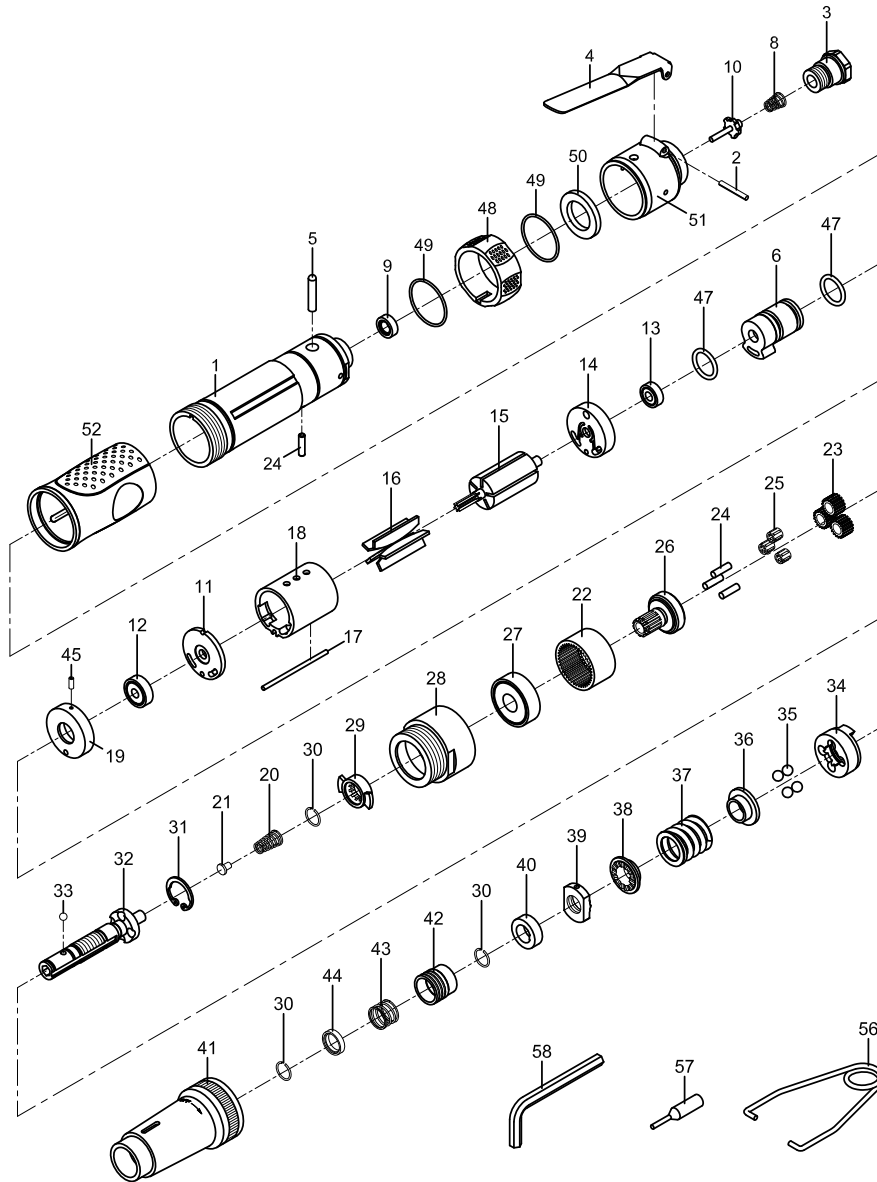

RR-02SC SCREWDRIVER

Index No.	Parts No.	Description	Index No.	Parts No.	Description
1	79-842301	Motor Housing	29	80229	Drive Dog
2	50102	Spring Pin (3x22)	30	80230	Retaining Ring (3)
3	82-842103	Air Inlet	31	80231	Retaining Ring (RTW-21)
4	84204	Throttle Lever	32	80232	Cam Spindle
5	60-601105	Pin	33	40145	Steel Ball (1/8")
6	82-842206	Reverse Valve	34	80234	Clutch Carrier
8	5J-842308	Spring	35	80235	Steel Ball (4) (1/4")
9	75-725145	Rubber Spacer	36	80236	Washer
10	75-725146	Valve Stem	37	802F37	Spring
11	80214	End Plate	38	80238	Washer
12	030113	Ball Bearing (626zz)	39	802F39	Adjust Nut
13	052213	Ball Bearing (696zz)	40	80240	Spacer
14	82-842214	Rear End Plate	41	82-8422F41	Clutch Housing
15	80215-12	Rotor	42	80242	Ball Retainer
16	80216	Rotor Blade (5)	43	80243	Spring
17	80217-13	Pin (2.5x55)	44	80244	Washer
18	80218-22	Cylinder	45	70117	Spring Pin (2x5)
19	75-725119	Front End Plate	47	795847	O-Ring (2) (15.8x2.4)
20	80220	Spring	48	5J-842321	Reversing Valve Knob
21	80221	Spring Guide	49	OR03100105	O-Ring (2) (31x1.5)
22	80222	Internal Gear	50	82-842250	Muffler Material
23	80223-14	Planet Gear (3)	51	5J-842353	Rear Cover
24	30124	Pin (4) (4x13.8)	52	82-842252	Rubber Grip
25	070428	Needle Bearing (3) (4x6x8)	56	82-842257	Hook
26	80226	Work Spindle	57	600324	Key
27	080227	Ball Bearing (6201z)	58	10022	Hex. Wrench (1/4")
28	80228	Clamp Nut			