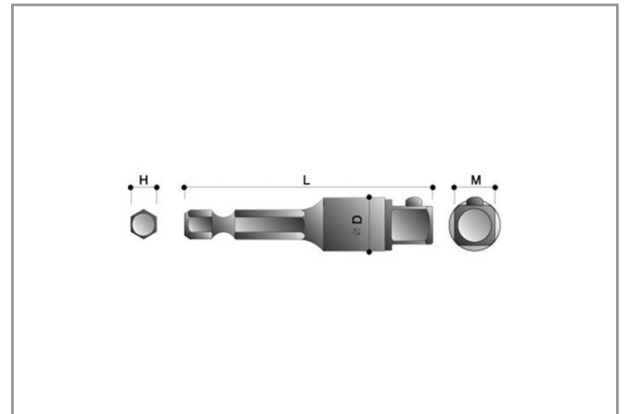

# ADAPTOR 1/4 HEX-1/2 SQ. 50MM D06932E050

## Related products

**RRI-BCPW16H2**  
20V 1/4 Hex Transducerized Screwdriver

**MID-600**  
Screwdriver with hammermechanism

## Specifications

Brand	Action
Square Drive	1/2"
Hexagon	1/4"
Drawing	CD
D2 mm	17
L mm	50
EAN	8717981180479