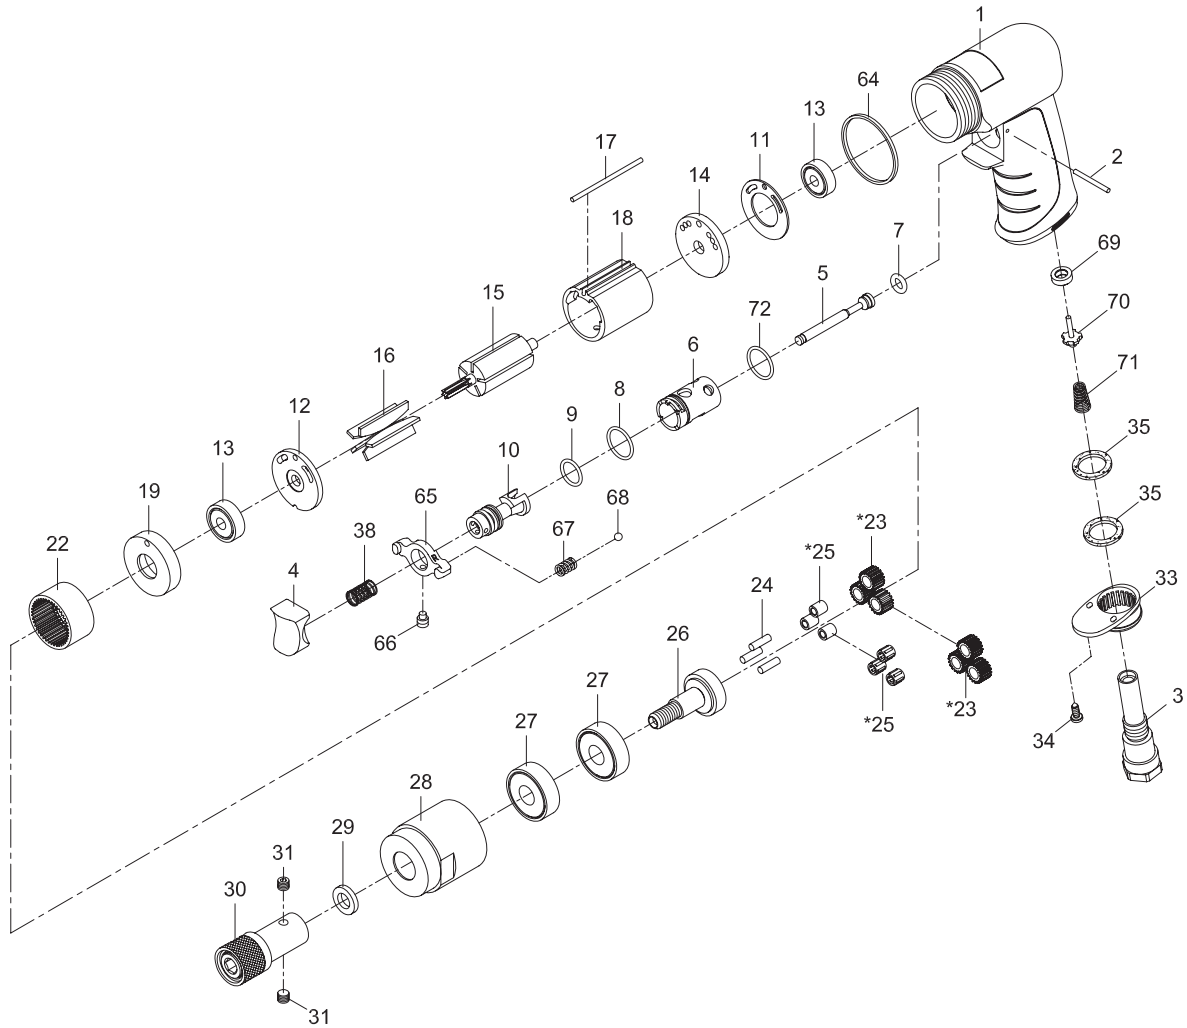

RR-1800DD SCREWDRIVER

Index No.	Parts No.	Description	Index No.	Parts No.	Description
1	75-7255P01	Motor Housing	24	30124	Pin (3) (4x13.8)
2	73102	Spring Pin (2x24L)	25	80225	Bushing (3)
3	75-725503	Air Inlet	*25	080245	Needle Bearing (3) (4x7x8)
4	75-725304	Trigger	26	70626	Work Spindle
5	75-725505-12	Valve Stem	27	080227	Ball Bearing (2) (6201z)
6	75-725506	Reverse Bushing	28	70534	Clamp Nut
7	70107	O-Ring (4.8x1.9)	29	70133	Washer
8	795820	O-Ring (15.5x1.5)	30	QC-01SUB	Quick Change Chuck (1/4")
9	OR01200105	O-Ring (12x1.5)	31	71946	Set Screw (2) (M5x4)
10	74-796210	Reverse Valve	33	70110-21	Exhaust Diffuser
11	80211	Motor Gasket	34	40309	Screw (2) (TS2.9)
12	80214	End Plate	35	75-725350	Damping Material (2)
13	030113	Ball Bearing (2) (626zz)	38	82208	Valve Spring
14	75-725314	Rear End Plate	64	75-725351	Decoration Ring
15	80215-12	Rotor	65	75-725521	Reverse Lever
16	80216	Rotor Blade (5)	66	526328	Screw (M4x5)
17	75-725317	Pin (2.5x57)	67	78-728408	Spring
18	80218-22	Cylinder	68	52245	Steel Ball (3/32")
19	80219	Front End Plate	69	32-301207	Valve Seat
22	80222	Internal Gear	70	32-301210	Valve
*23	80223-11	Planet Gear (3)	71	32-301208	Spring
	80223-14	Planet Gear (3)	72	72009	O-Ring (15.7x1.7)

* Optional Parts

88-7255P-0001