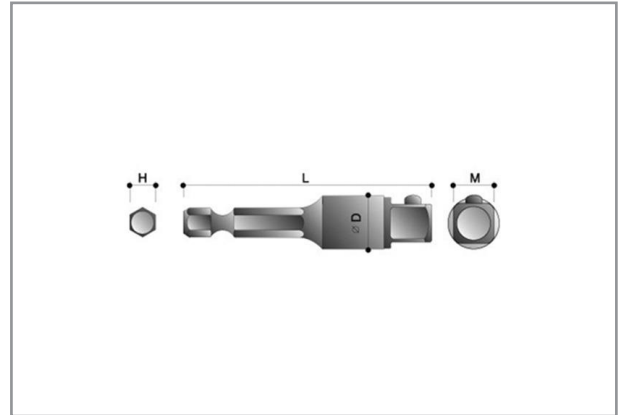

ACTION

HIGH QUALITY IMPACT SOCKETS

ADAPTOR 1/4" HEX-1/4" SQ.150MM D069306150

Specifications

Brand	Action
Square Drive	1/4"
Hexagon	1/4"
Drawing	CD
D2 mm	9
L mm	150
EAN	8717981075058