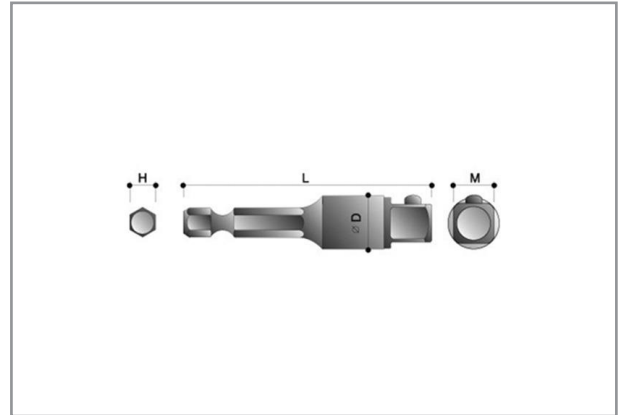

## ADAPTOR 1/4" HEX-1/4" SQ.150MM D069306150

### Specifications

Brand	Action
Square Drive	1/4"
Hexagon	1/4"
Drawing	CD
D2 mm	9
L mm	150
EAN	8717981075058