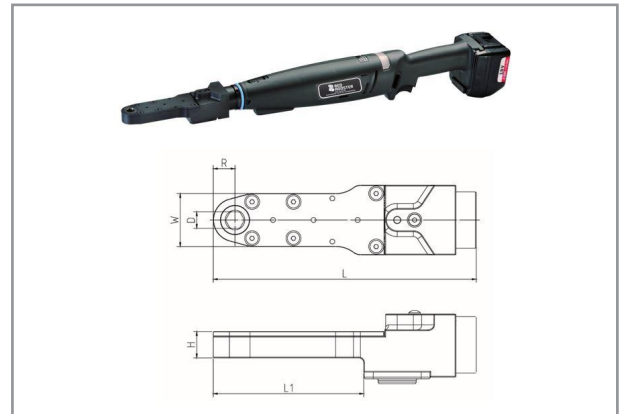

CORDLESS SHUT-OFF ANGLE WRENCH

RRI-BA10ICA H12

RED ROOSTER cordless angle wrench with automatic shut-off. Very well suited for assembly applications with a need of good torque accuracy. Especially in areas where cables and hoses impede handling flexibility, such as interiors of cars, coaches and trains.

Characteristics:

- Brushless motor
- 18 Volt Lithium-Ion battery
- LED status indicates OK - NOK - REVERSE - BATTERY LOW
- Adjustable torque (5-11 Nm)
- Speed 620 RPM
- in-line closed geared offset head with 12 mm Hexagon drive
- Compact and light weight

Related accessories

-  **33116-B200D-01**
Protection Cover
-  **33116-B200D-02**
Protection Cover
-  **00-4507**
Torque Adjust Key RRI screwdriver

Specifications

Brand	RedRoosterIndustrial
RPM	620
Torque (Nm)	5 - 11
Weight (kg)	2,2
mm A	480
mm B	87
mm D	12
mm H	16
mm L	159
mm R	13,1
mm W	32
A/F (mm)	12
L1 mm	91
Battery voltage (Volt)	18
Battery type Li-ion....(Ah)	2,5 / 5,0
Vibration standard	EN ISO 28927-2
Vibration value (m/s ²)	12,5
Vibration uncertainty (m/s ²)	1,5
Sound standard	ISO 15744
Sound pressure (dB(A))	73,3
Sound uncertainty (dB(A))	3
EAN	8717981357215