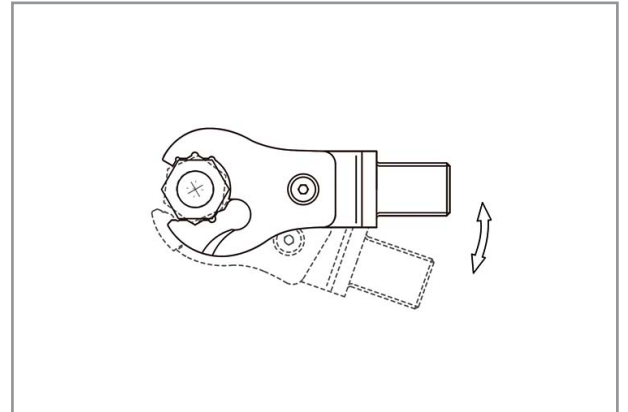

LIVE OPENING 14X18 MM RATCHET HEAD 21MM ODRH1421

Live Opening Ratchet Torque Wrench Fittings.

Easy Operation:

Turn back and forth until the bolts are well tightened. No need to pull out the tool during the process.

Related products

PCH14200

Torque wrench 40-200Nm

Specifications

Brand	NovaTork
Bolt capacity (mm)	14
Weight (kg)	0,37
insert tool (mm)	14x18
mm A	62
mm D	43,7
mm H	14
mm L	98
A/F (mm)	21
D1 mm	26
EAN	8717981457359