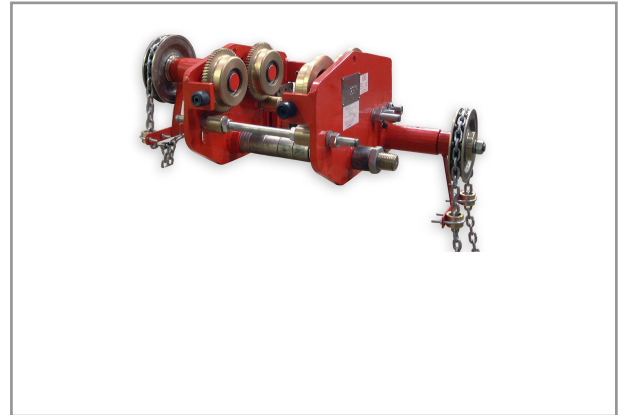

GEAR TROLLEY 3 T 3MTR HAND CH DROP GT-603020/1

Specifications

Brand	RedRooster
mm A	157
mm B	344
mm C	378
Capacity (t)	3
EAN	8717981157037