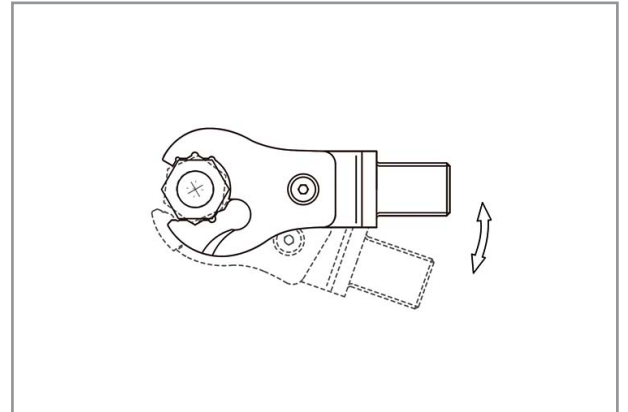

LIVE OPENING 9X12 MM RATCHET HEAD 17MM ODRH917

Live Opening Ratchet Torque Wrench Fittings.

Easy Operation:

Turn back and forth until the bolts are well tightened. No need to pull out the tool during the process.

Related products

PCH985

Torque wrench 15-85Nm

Specifications

Brand	NovaTork
Bolt capacity (mm)	10
Weight (kg)	0,27
insert tool (mm)	9x12
mm A	46
mm D	35
mm H	10
mm L	71
A/F (mm)	17
D1 mm	20
EAN	8717981457328