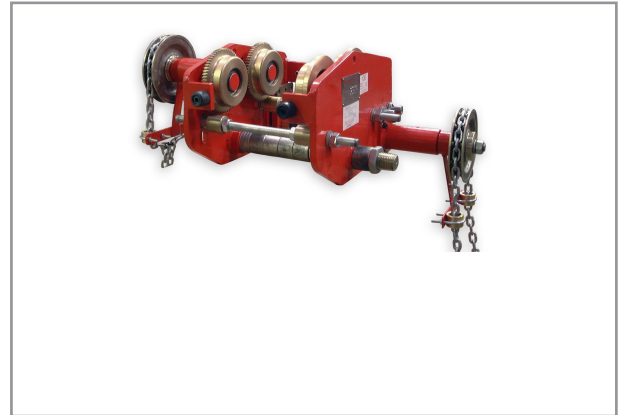

GEAR TROLLEY 1-T/8MTR HAND CHN DROP GT-601040/2/8M

Specifications

Brand

RedRooster

EAN

8717981203383