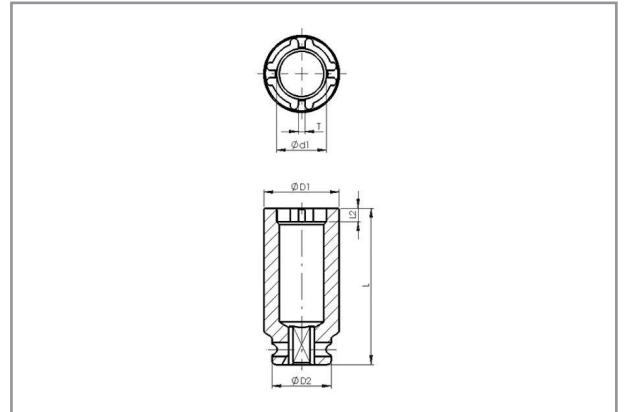

ACTION

HIGH QUALITY IMPACT SOCKETS

1" IMPACT SOCKET FOR NUT KM18 D069715790

Specifications

Brand	Action
Square Drive	1"
T mm	9,5
Ød1 mm	112,5
Drawing	S
D1 mm	131
D2 mm	86
L mm	110
L2 mm	16
Symbol	90KM
Nut size	KM18
EAN	8717981410316