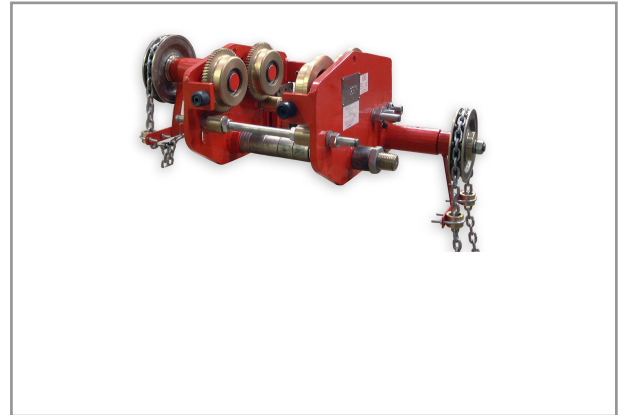

GEAR TROLLEY 2-T/6MTR HAND CHN DROP GT-602040/1

Specifications

Brand	RedRooster
mm A	137
mm B	302
mm C	278
Capacity (t)	2
EAN	8717981175307