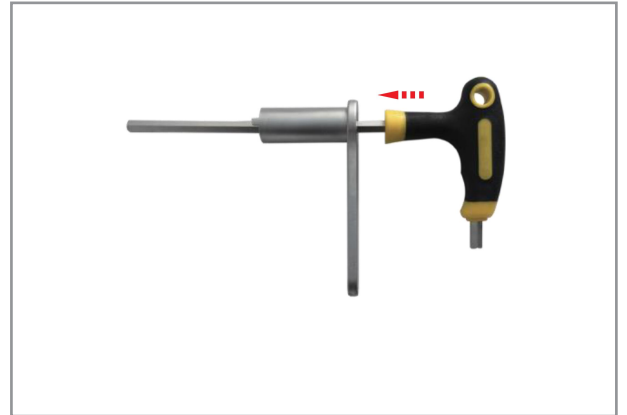

# SETTING TOOL (M) PCH MODELS DCQ6232