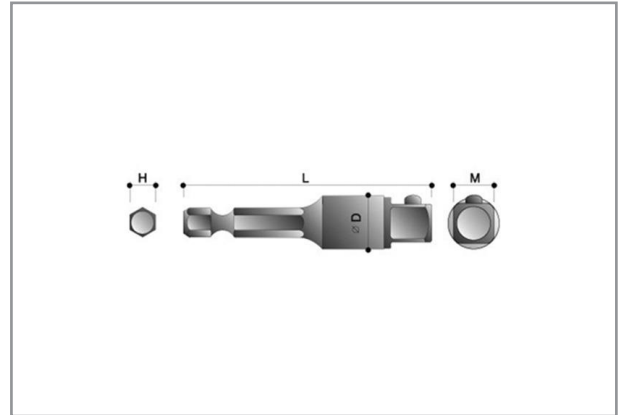

ACTION

HIGH QUALITY IMPACT SOCKETS

ADAPTOR 1/4" HEX-3/8"SQ. 75MM D069316075

Specifications

Brand	Action
Square Drive	3/8"
Hexagon	1/4"
Drawing	CD
D2 mm	13
L mm	75
EAN	8717981085576