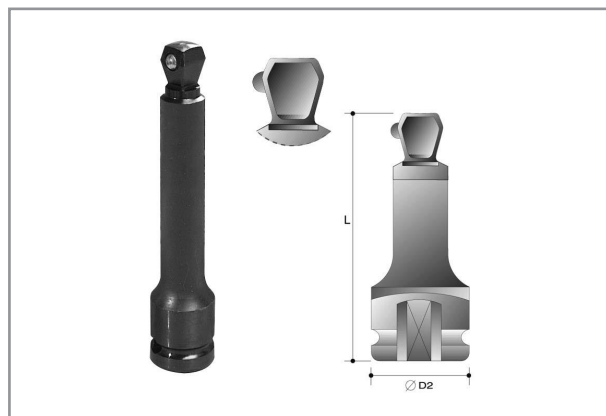

HIGH QUALITY IMPACT SOCKETS

IMPACT-EXTENSION BAR 3/8X50MM D06451F050

This wobble Extension bar has a special geometry on the male square drive, enabling a 15 degree alignment difference between socket and extension bar.

Specifications

Brand	Action
Square Drive	3/8"
D2 mm	19
L mm	50
EAN	8717981189045