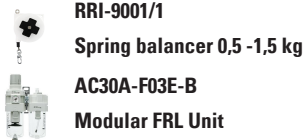

IMPULSE WRENCH 3/8 SHUT-OFF RRI-50T

The RED ROOSTER Impulse wrenches are handheld tools made for assembly with threaded fasteners. Impulse wrenches increase productivity. Typically meant for use in: Production of agricultural machinery, production of pumps, motors, bikes and any other serial production. The tool has a wide body air motor. Torque level adjustable in the impulse mechanism.

Characteristics:

- Lightweight
- Free of reaction forces
- Low noise and vibration levels
- Powerful and fast
- High repeatability of the torque level
- Pistol model
- Auto shut off function

Related products

Related accessories

Specifications

Brand	RedRoosterIndustrial
Bolt capacity (mm)	8
RPM	7200
Torque (Nm)	16 - 27
Airconsumption (l/s)	5,3
Weight (kg)	0,92
Airconnection	PT 1/4"
Airpress max. (MPa)	0,63
mm A	167
mm B	168
Hosediameter (mm)	6,5
Square Drive / Hexagon	3/8"
Safety standard	EN ISO 11148-6
Vibration standard	EN ISO 28927-2
Vibration value (m/s ²)	3,1
Vibration uncertainty (m/s ²)	0,8
Sound standard	ISO 15744
Sound pressure (dB(A))	79,2
Sound uncertainty (dB(A))	3
EAN	8717981204137