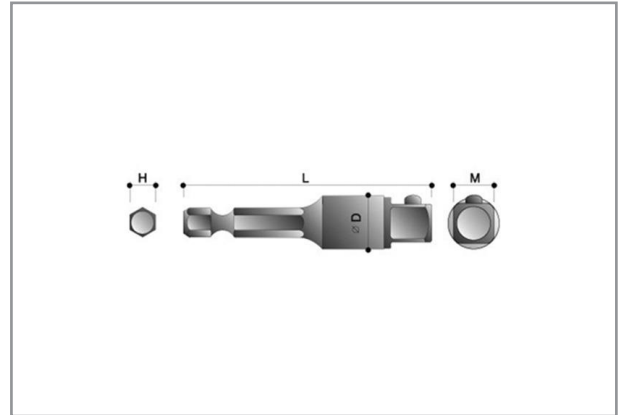

## ADAPTOR 1/4" HEX-1/4" SQ. 50MM D069306050

### Specifications

Brand	Action
Square Drive	1/4"
Hexagon	1/4"
Drawing	CD
D2 mm	9
L mm	50
EAN	8717981114009