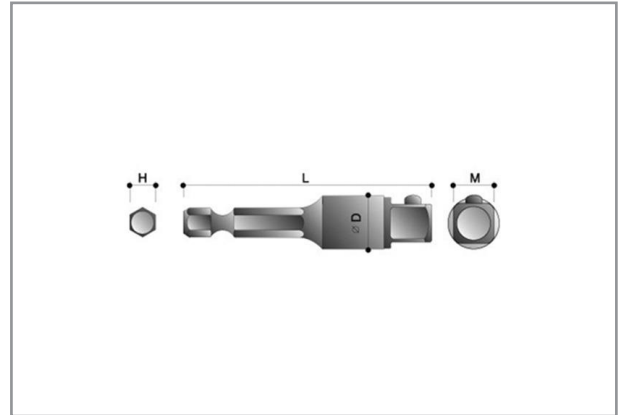

# ADAPTOR 1/4" HEX-1/4" SQ. 50MM

### Specifications

Brand	Action
Square Drive	1/4"
Hexagon	1/4"
Drawing	CD
D2 mm	9
L mm	50
EAN	8717981114009