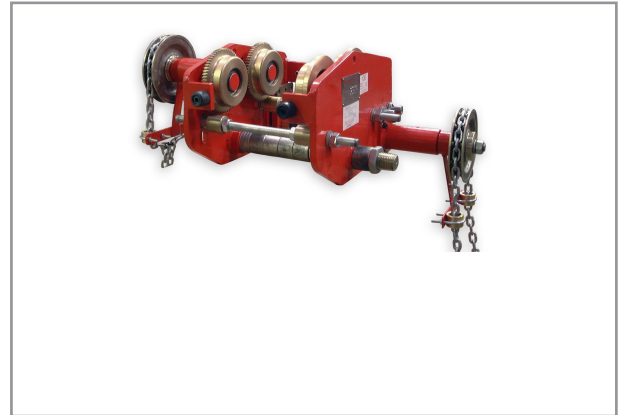

GEARED BEAM TROLLEY GT-603020/40

Specifications

Brand

RedRooster

EAN

8717981200351