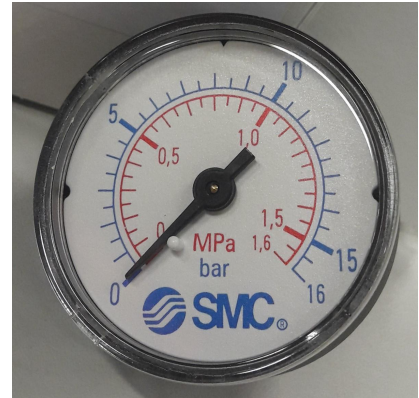

PRESSURE GAUGE 1/4 0-16 BAR/PSI K4-16-50

Specifications

Brand	SMC
Diameter (mm)	50
Airconnection	1/4"
Airpress max. (MPa)	1,6
EAN	8717981151523