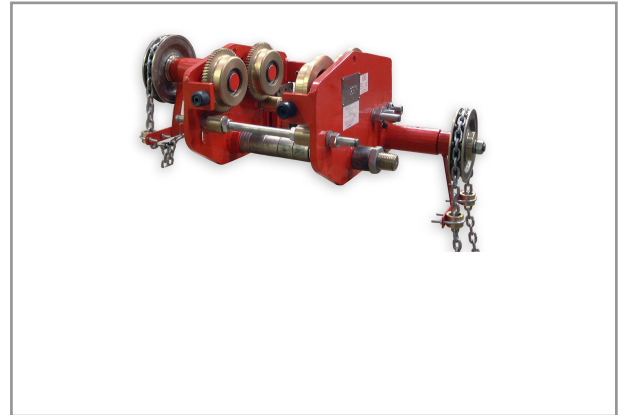

GEAR TROLLEY 15T 5 MTR HAND CH DROP GT-615000/1

Specifications

Brand	RedRooster
Capacity (t)	15
EAN	8717981018253