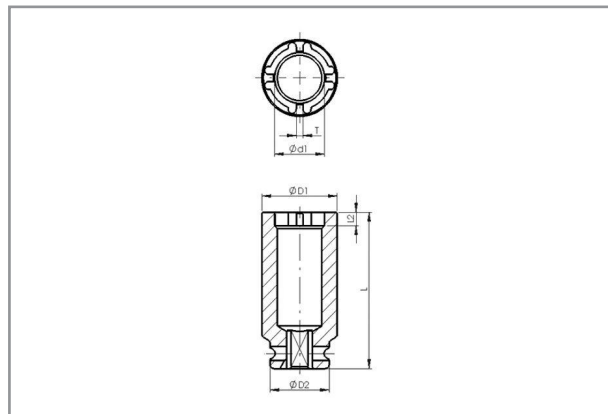

HIGH QUALITY IMPACT SOCKETS

3/4" IMPACT SOCKET FOR NUT KM11

D069714755

Specifications

Brand	Action
Square Drive	3/4"
T mm	6,5
$\varnothing d1$ mm	69,5
Drawing	S
D1 mm	83,5
D2 mm	54
L mm	90
L2 mm	13,5
Symbol	55KM
Nut size	KM11
EAN	8717981410248