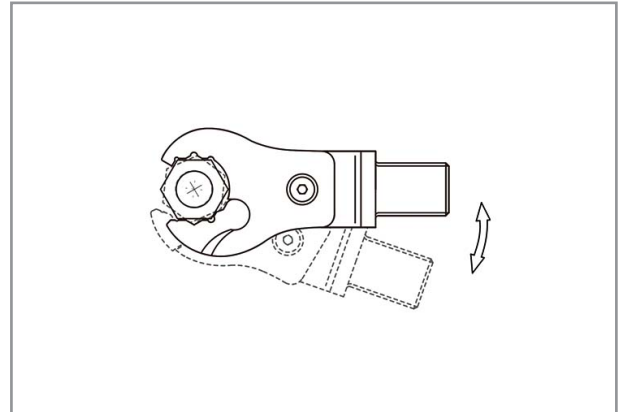

LIVE OPENING 9X12 MM RATCHET HEAD 21MM ODRH921

Live Opening Ratchet Torque Wrench Fittings.

Easy Operation:

Turn back and forth until the bolts are well tightened. No need to pull out the tool during the process.

Related products

PCH9180

Torque wrench 40-180Nm

Specifications

Brand	NovaTork
Bolt capacity (mm)	14
Weight (kg)	0,34
insert tool (mm)	9x12
mm A	62
mm D	43,7
mm H	14
mm L	89
A/F (mm)	21
D1 mm	26
EAN	8717981457342