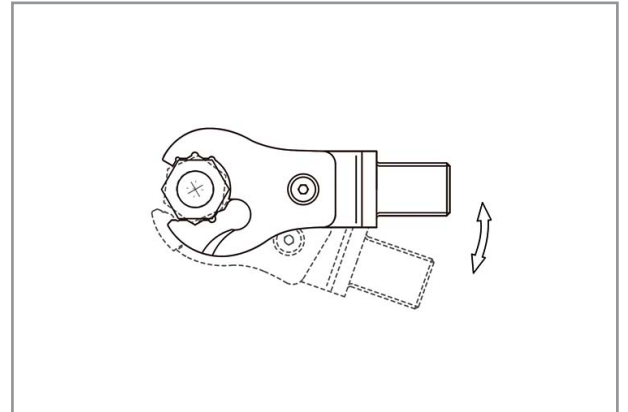

LIVE OPENING 9X12 MM RATCHET HEAD 13MM ODRH913

Live Opening Ratchet Torque Wrench Fittings.

Easy Operation:

Turn back and forth until the bolts are well tightened. No need to pull out the tool during the process.

Related products

PCH935

Torque wrench 7~35Nm

Specifications

Brand	NovaTork
Bolt capacity (mm)	8
Weight (kg)	0,16
insert tool (mm)	9x12
mm A	35
mm D	26,5
mm H	9
mm L	58
A/F (mm)	13
D1 mm	16
EAN	8717981457298