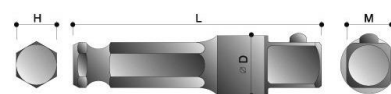

ACTION

HIGH QUALITY IMPACT SOCKETS

ADAPTOR 7/16" HEX-3/8" SQ. 75MM D069318075

Specifications

Brand	Action
Square Drive	3/8"
Hexagon	7/16"
Drawing	DD
D2 mm	13
L mm	75
EAN	8717981131808