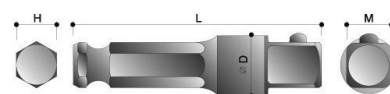

ACTION

HIGH QUALITY IMPACT SOCKETS

ADAPTOR 7/16" HEX-3/8" SQ. 75MM D069318075

Specifications

Brand	Action
Square Drive	3/8"
Hexagon	7/16"
Drawing	DD
D2 mm	13
L mm	75
EAN	8717981131808