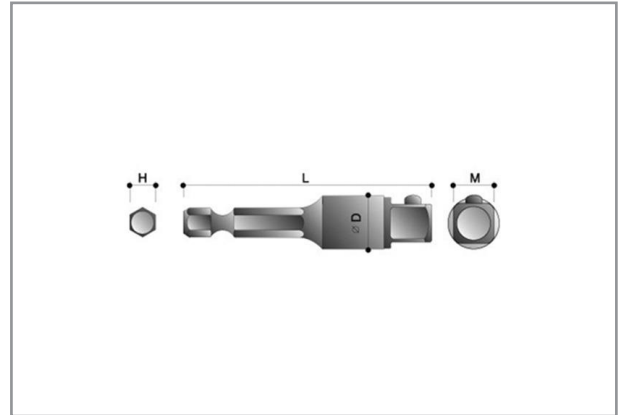

## ADAPTOR 1/4" HEX- 1/4" SQ.200MM D069306200

### Specifications

Brand	Action
Square Drive	1/4"
Hexagon	1/4"
Drawing	CD
D2 mm	9
L mm	200
EAN	8717981265046