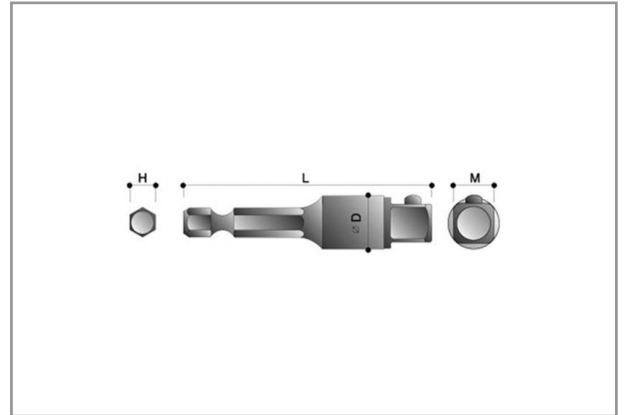

ACTION

HIGH QUALITY IMPACT SOCKETS

ADAPTOR 1/4" HEX- 1/4" SQ.200MM D069306200

Specifications

Brand	Action
Square Drive	1/4"
Hexagon	1/4"
Drawing	CD
D2 mm	9
L mm	200
EAN	8717981265046