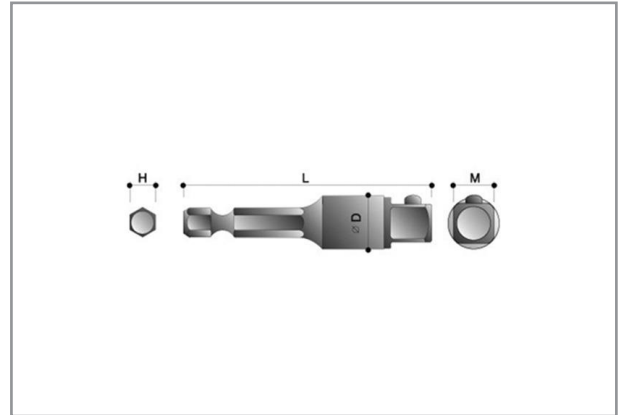

## ADAPTOR 1/4" HEX-1/4" SQ.100MM D069306100

### Specifications

Brand	Action
Square Drive	1/4"
Hexagon	1/4"
Drawing	CD
D2 mm	9
L mm	100
EAN	8717981046423