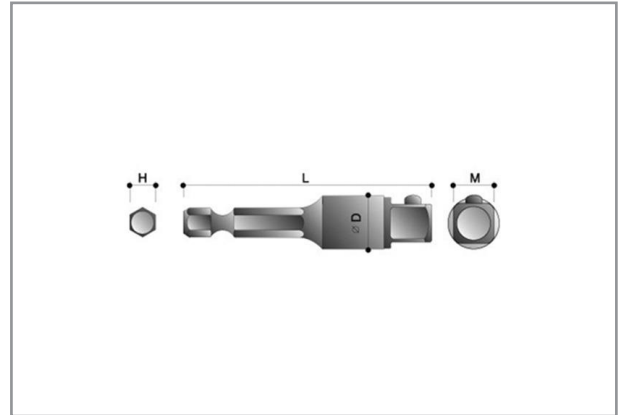

## ADAPTOR 1/4" HEX-1/4" SQ.100MM D069306100

### Specifications

|              |               |
|--------------|---------------|
| Brand        | Action        |
| Square Drive | 1/4"          |
| Hexagon      | 1/4"          |
| Drawing      | CD            |
| D2 mm        | 9             |
| L mm         | 100           |
| EAN          | 8717981046423 |