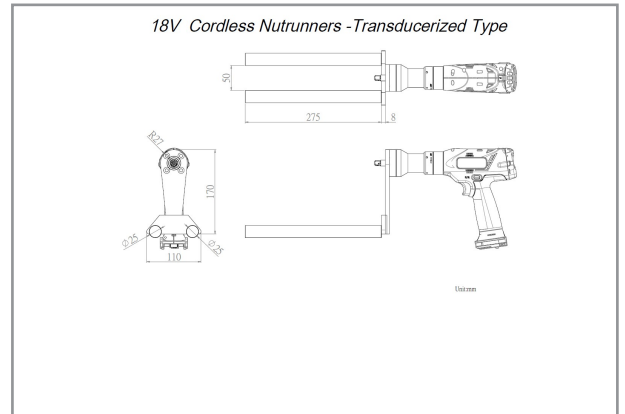

SPECIAL ADAPTOR FOR THE RRI-BCP50RA 31022-NP006

Adaptor specifically set up for the assembly of the bottom bracket on bicycles.

Related products

RRI-BCP50RA

18V-3/8" sq, Transducer Screwdriver

Specifications