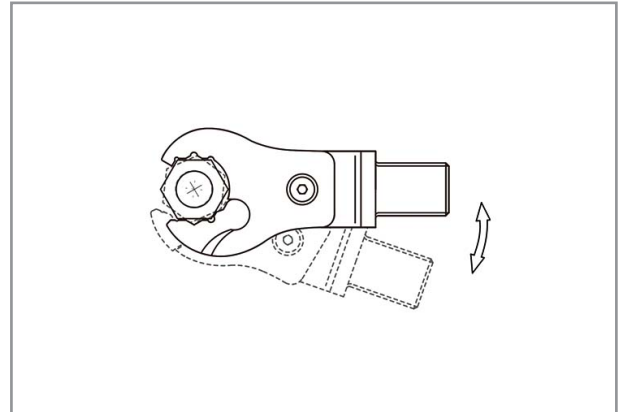

## LIVE OPENING 14X18 MM RATCHET HEAD 27MM ODRH1427

Live Opening Ratchet Torque Wrench Fittings.

Easy Operation:

Turn back and forth until the bolts are well tightened. No need to pull out the tool during the process.

### Related products

PCH14300

Torque wrench 50 ~ 300Nm

### Specifications

Brand	NovaTork
Bolt capacity (mm)	18
Weight (kg)	0,41
insert tool (mm)	14x18
mm A	70
mm D	54,5
mm H	16
mm L	108
A/F (mm)	27
D1 mm	32
EAN	8717981457373