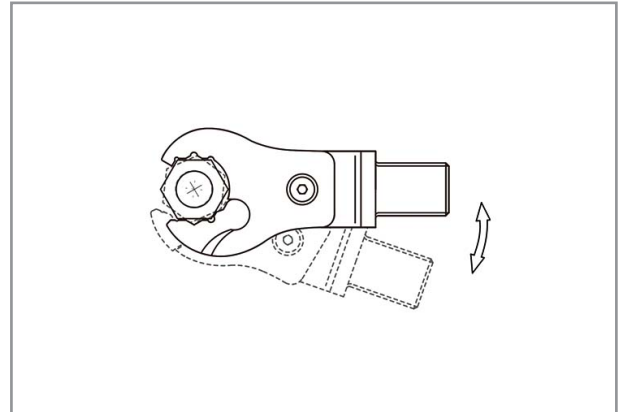

LIVE OPENING 14X18 MM RATCHET HEAD 24MM ODRH1424

Live Opening Ratchet Torque Wrench Fittings.

Easy Operation:

Turn back and forth until the bolts are well tightened. No need to pull out the tool during the process.

Related products

PCH14200

Torque wrench 40-200Nm

Specifications

Brand	NovaTork
Bolt capacity (mm)	16
Weight (kg)	0,4
insert tool (mm)	14x18
mm A	68
mm D	53
mm H	15
mm L	105,5
A/F (mm)	24
D1 mm	28
EAN	8717981457366