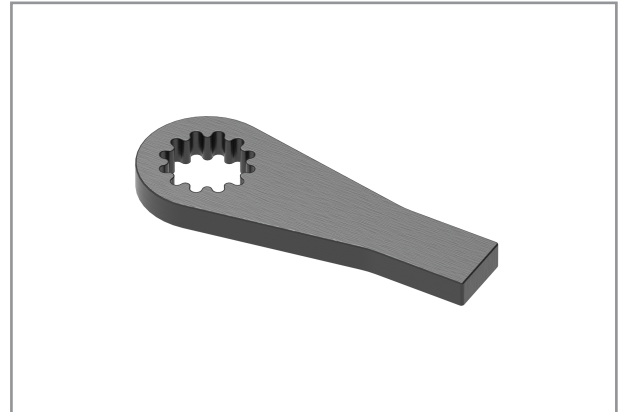

# SINGLE-SIDED REACTION PLATE RRI-BEC090/120 31022-GW003

## Related products

**RRI-BEC090S**

High Torque Gear Wrench 900 Nm

**RRI-BEC120S**

High Torque Gear Wrench 1200 Nm

**RRI-BEC120**

High torque gear wrench 1200 Nm

**RRI-BEC090**

High torque gear wrench 900 Nm