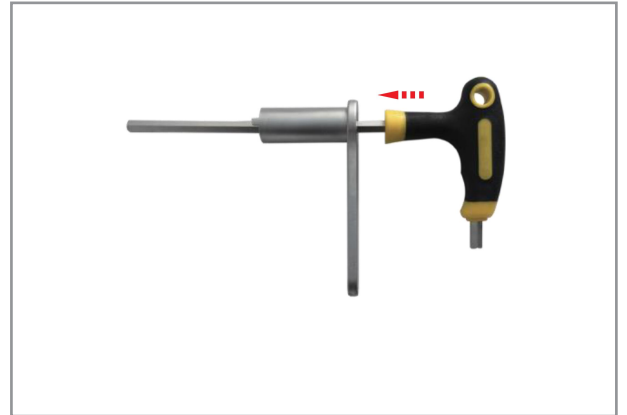

NovaTork®

SETTING TOOL PCH [S] MODELS DCQ6230

Specifications

Brand

NovaTork

EAN

8717981419890