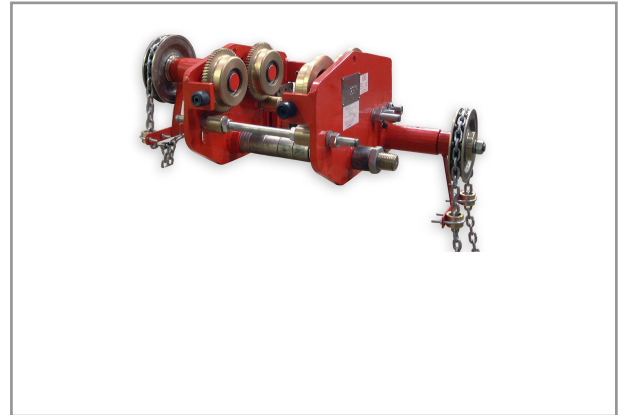

GEARED BEAM TROLLEY GT-606040/40

Specifications

Brand

RedRooster

EAN

8717981200344