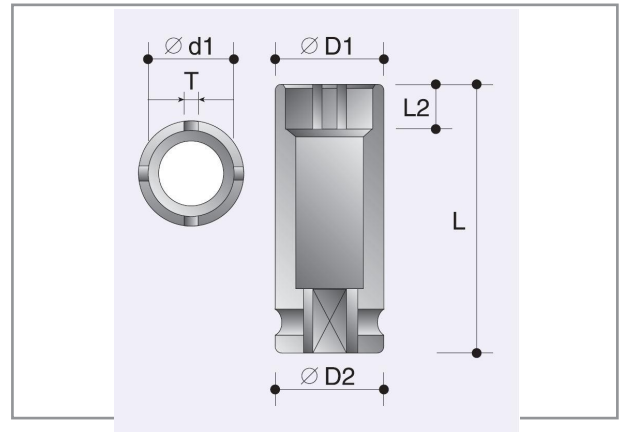

ACTION

HIGH QUALITY IMPACT SOCKETS

1/2" IMPACT SOCKET FOR NUT KM07 D069712735

Specifications

Brand	Action
Square Drive	1/2"
T mm	4,5
Ød1 mm	48,5
Drawing	S
D1 mm	60
D2 mm	30
L mm	82
L2 mm	9
Symbol	35KM
Nut size	KM07
EAN	8717981368235