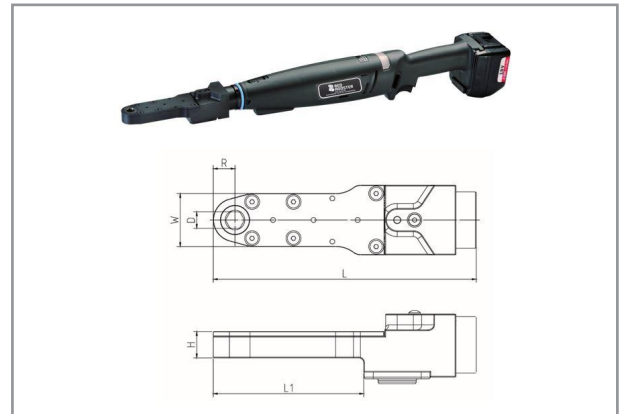

CORDLESS SHUT-OFF ANGLE WRENCH RRI-BA30ICA H12

RED ROOSTER cordless angle wrench with automatic shut-off. Very well suited for assembly applications with a need of good torque accuracy. Especially in areas where cables and hoses impede handling flexibility, such as interiors of cars, coaches and trains.

Characteristics:

- Brushless motor
- 18 Volt Lithium-Ion battery
- Led status indicates OK - NOK - REVERSE - BATTERY LOW
- Adjustable torque (11-23 Nm)
- Speed 300 RPM
- in-line closed geared offset head with 12 mm Hexagon drive
- Compact and light weight

Related accessories

-  **33116-B200D-01**
Protection Cover
-  **33116-B200D-02**
Protection Cover
-  **00-4507**
Torque Adjust Key RRI screwdriver

Specifications

Brand	RedRoosterIndustrial
RPM	220
Torque (Nm)	11 - 23
Weight (kg)	2,2
mm A	480
mm B	87
mm D	12
mm H	16
mm L	159
mm R	13,1
mm W	32
A/F (mm)	12
L1 mm	91
Battery voltage (Volt)	18
Battery type Li-ion....(Ah)	2,5 / 5,0
Vibration standard	EN ISO 28927-2
Vibration value (m/s²)	12,5
Vibration uncertainty (m/s²)	1,5
Sound standard	ISO 15744
Sound pressure (dB(A))	68,3
Sound uncertainty (dB(A))	3
EAN	8717981357239