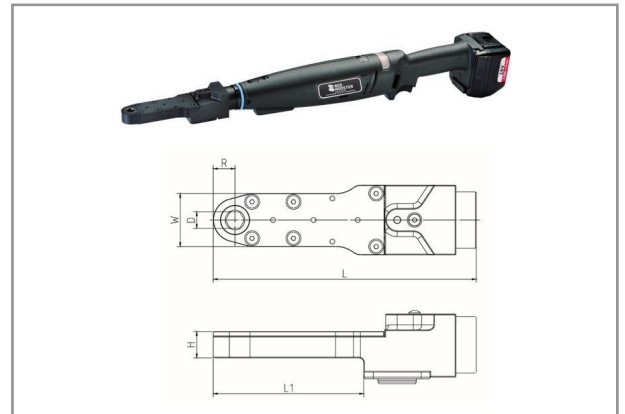

CORDLESS SHUT-OFF ANGLE WRENCH RRI-BA30ICA H12

RED ROOSTER cordless angle wrench with automatic shut-off. Very well suited for assembly applications with a need of good torque accuracy. Especially in areas where cables and hoses impede handling flexibility, such as interiors of cars, coaches and trains.

Characteristics:

- Brushless motor
- 18 Volt Lithium-Ion battery
- Led status indicates OK - NOK - REVERSE - BATTERY LOW
- Adjustable torque (11-23 Nm)
- Speed 300 RPM
- in-line closed geared offset head with 12 mm Hexagon drive
- Compact and light weight

Related accessories

-  **33116-B200D-01**
Protection Cover
-  **33116-B200D-02**
Protection Cover
-  **00-4507**
Torque Adjust Key RRI screwdriver

Specifications

Brand	RedRoosterIndustrial
RPM	220
Torque (Nm)	11 - 23
Weight (kg)	2,2
mm A	480
mm B	87
mm D	12
mm H	16
mm L	159
mm R	13,1
mm W	32
A/F (mm)	12
L1 mm	91
Battery voltage (Volt)	20
Battery type Li-ion....(Ah)	2,5 / 5,0
Safety standard	EN ISO 11148-6
Vibration standard	EN ISO 28927-2
Vibration value (m/s ²)	12,5
Vibration uncertainty (m/s ²)	1,5
Sound standard	ISO 15744
Sound pressure (dB(A))	68,3
Sound uncertainty (dB(A))	3
EAN	8717981357239