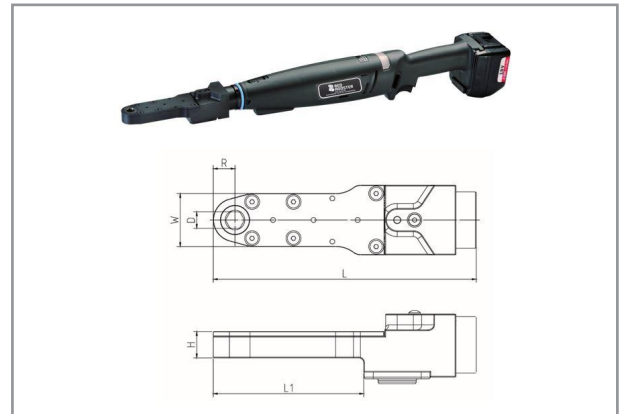

CORDLESS SHUT-OFF ANGLE WRENCH RRI-BA16ICA H12

RED ROOSTER cordless angle wrench with automatic shut-off. Very well suited for assembly applications with a need of good torque accuracy. Especially in areas where cables and hoses impede handling flexibility, such as interiors of cars, coaches and trains.

Characteristics:

- Brushless motor
- 18 Volt Lithium-Ion battery
- Led status indicates OK - NOK - REVERSE - BATTERY LOW
- Adjustable torque (8-17 Nm)
- Speed 380 RPM
- in-line closed geared offset head with 12 mm Hexagon drive
- Compact and light weight

Related accessories

-  **33116-B200D-01**
Protection Cover
-  **33116-B200D-02**
Protection Cover
-  **00-4507**
Torque Adjust Key RRI screwdriver

Specifications

Brand	RedRoosterIndustrial
RPM	380
Torque (Nm)	8 - 17
Weight (kg)	2,2
mm A	480
mm B	87
mm D	12
mm H	16
mm L	159
mm R	13,1
mm W	32
A/F (mm)	12
L1 mm	91
Battery voltage (Volt)	18
Battery type Li-ion....(Ah)	2,5 / 5,0
Vibration standard	EN ISO 28927-2
Vibration value (m/s ²)	12,2
Vibration uncertainty (m/s ²)	1,5
Sound standard	ISO 15744
Sound pressure (dB(A))	74,9
Sound uncertainty (dB(A))	3
EAN	8717981357222