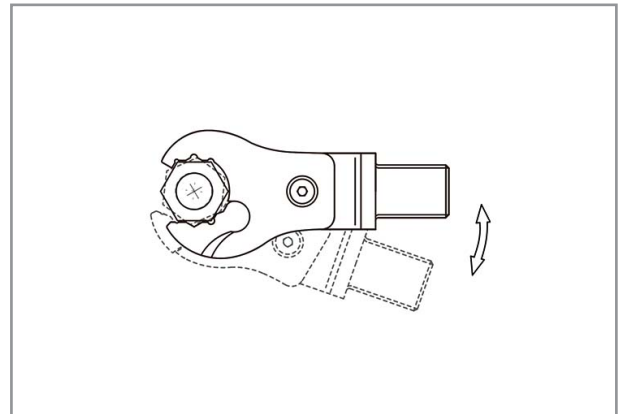

LIVE OPENING 9X12 MM RATCHET HEAD 16MM ODRH916

Live Opening Ratchet Torque Wrench Fittings.

Easy Operation:

Turn back and forth until the bolts are well tightened. No need to pull out the tool during the process.

Related products

PCH950

Torque wrench 10-50Nm

Specifications

Brand	NovaTork
Bolt capacity (mm)	10
Weight (kg)	0,26
insert tool (mm)	9x12
mm A	43
mm D	32,8
mm H	10
mm L	67,5
A/F (mm)	16
D1 mm	18
EAN	8717981457311