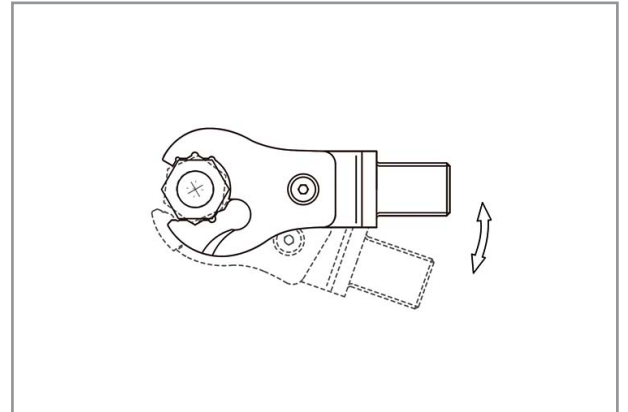

## LIVE OPENING 9X12 MM RATCHET HEAD 11MM ODRH911

Live Opening Ratchet Torque Wrench Fittings.

Easy Operation:

Turn back and forth until the bolts are well tightened. No need to pull out the tool during the process.

### Related products

PCH920

Torque wrench 4~20Nm

### Specifications

Brand	NovaTork
Bolt capacity (mm)	6
Weight (kg)	0,12
insert tool (mm)	9x12
mm A	29
mm D	22,5
mm H	9
mm L	50
A/F (mm)	11
D1 mm	16
EAN	8717981457281