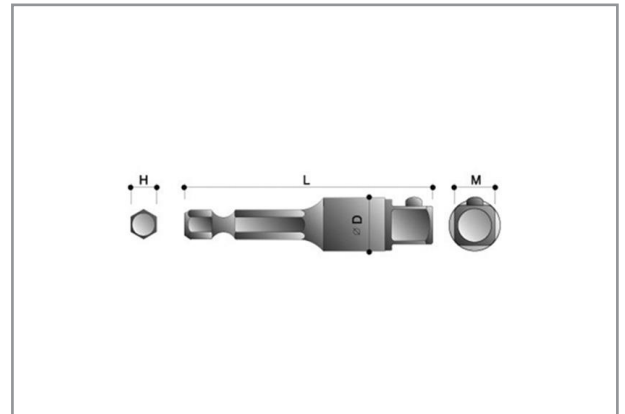

## Related products

**RRI-BCPW16H2**

20V 1/4 Hex Transducerized Screwdriver

**MID-600**

Screwdriver with hammermechanism

## Specifications

Brand	Action
Square Drive	1/2"
Hexagon	1/4"
Drawing	CD
D2 mm	17
L mm	50
EAN	8717981180479