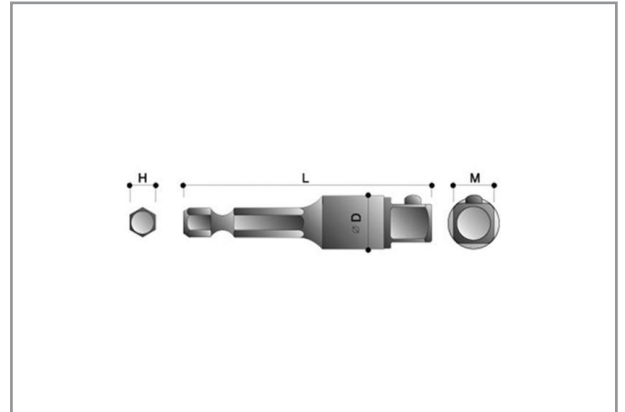

## Related products

**RRI-BCPW16H2**

18V 1/4 Hex Transducerized Screwdriver

**MID-600**

Screwdriver with hammermechanism

## Specifications

Brand	Action
Square Drive	1/2"
Hexagon	1/4"
Drawing	CD
D2 mm	17
L mm	50
EAN	8717981180479