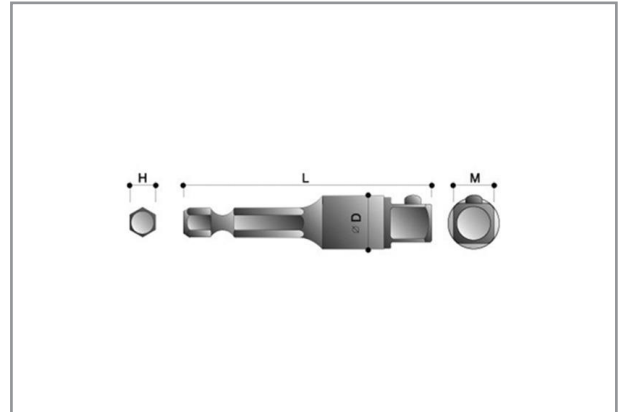

ACTION

HIGH QUALITY IMPACT SOCKETS

ADAPTOR 1/4 HEX-1/2 SQ. 50MM D06932E050

Related products

MID-600

Screwdriver with hammermechanism

Specifications

Brand	Action
Square Drive	1/2"
Hexagon	1/4"
Drawing	CD
D2 mm	17
L mm	50
EAN	8717981180479