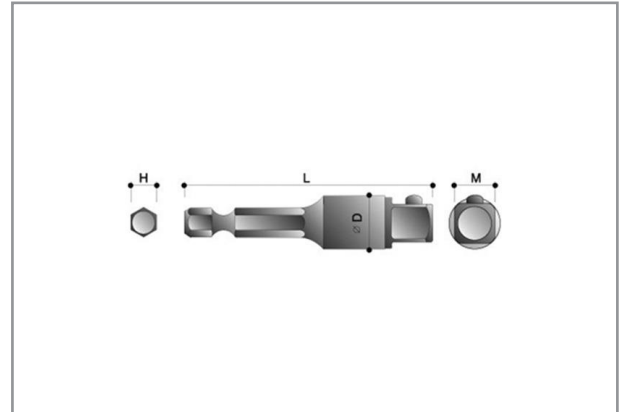

# ADAPTOR 1/4 HEX-1/2 SQ. 50MM D06932E050

## Related products

-  **RRI-BCPW16H2**  
20V 1/4 Hex Transducerized Screwdriver
-  **MID-600**  
Screwdriver with hammermechanism

## Specifications

Brand	Action
Square Drive	1/2"
Hexagon	1/4"
Drawing	CD
D2 mm	17
L mm	50
EAN	8717981180479