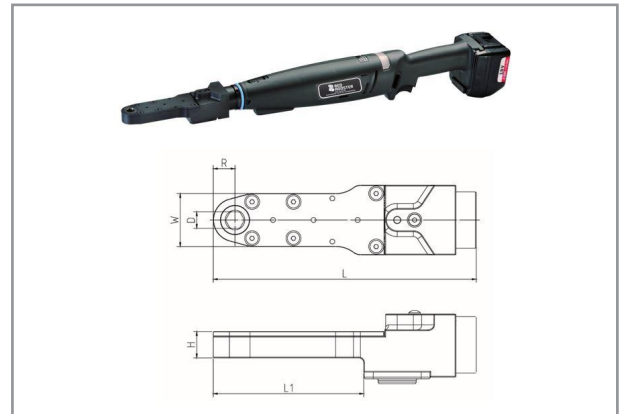

CORDLESS SHUT-OFF ANGLE WRENCH

RRI-BA35ICA H12

RED ROOSTER cordless angle wrench with automatic shut-off. Very well suited for assembly applications with a need of good torque accuracy. Especially in areas where cables and hoses impede handling flexibility, such as interiors of cars, coaches and trains.

Characteristics:

- Brushless motor
- 18 Volt Lithium-Ion battery
- Led status indicates OK - NOK - REVERSE - BATTERY LOW
- Adjustable torque (14-31 Nm)
- Speed 220 RPM
- in-line closed geared offset head with 12 mm Hexagon drive
- Compact and light weight

Related accessories

-  **33116-B200D-01**
Protection Cover
-  **33116-B200D-02**
Protection Cover
-  **00-4507**
Torque Adjust Key RRI screwdriver

Specifications

Brand	RedRoosterIndustrial
RPM	220
Torque (Nm)	14 - 31
Weight (kg)	2,2
mm A	480
mm B	87
mm D	12
mm H	16
mm L	159
mm R	13,1
mm W	32
A/F (mm)	12
L1 mm	91
Battery voltage (Volt)	18
Battery type Li-ion....(Ah)	2,5 / 5,0
Vibration standard	EN ISO 28927-2
Vibration value (m/s²)	12,5
Vibration uncertainty (m/s²)	1,5
Sound standard	ISO 15744
Sound pressure (dB(A))	68,3
Sound uncertainty (dB(A))	3
EAN	8717981357246