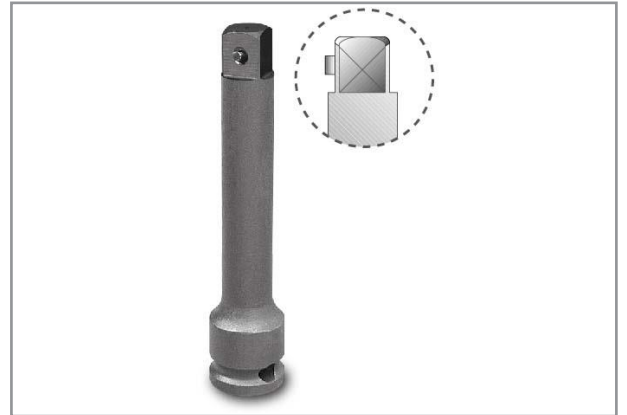

ACTION

HIGH QUALITY IMPACT SOCKETS

3/8X150 EXTENTION BAR PIN-RETAINER

D064514150

Specifications

Brand	Action
Square Drive	3/8"
Drawing	CX
D2 mm	19
L mm	150
EAN	8717981065981