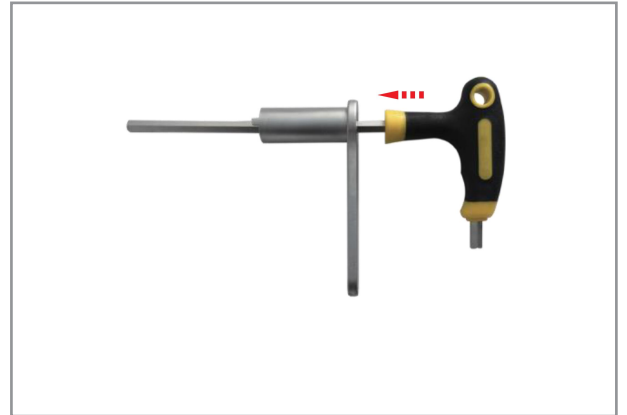

NovaTork®

SETTING TOOL PCH MODELS DCQ6231

Specifications

Brand

NovaTork

EAN

8717981419906