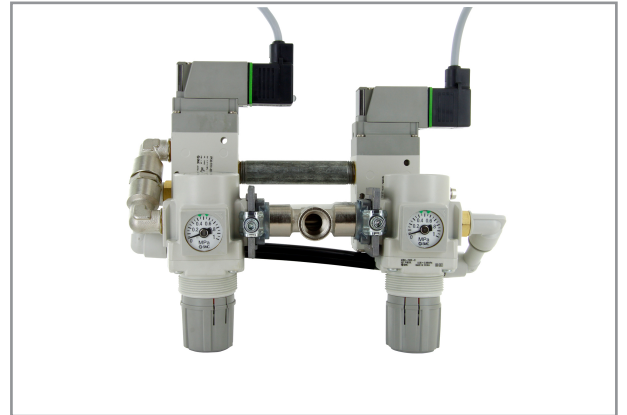

SOLENOID VALVE SET YETC-2 SVD 3/8

Specifications

Brand	Yokota
Airconnection	3/8"
Power Supply (V)	24 V DC
EAN	8717981159529