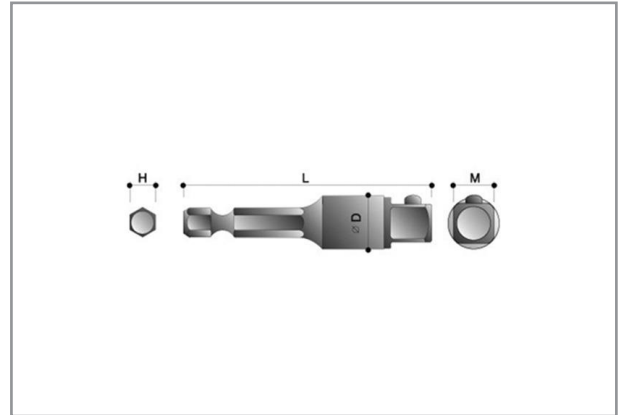

ACTION

HIGH QUALITY IMPACT SOCKETS

ADAPTOR 1/4" HEX-1/4" SQ.75MM D069306075

Specifications

Brand	Action
Square Drive	1/4"
Hexagon	1/4"
Drawing	CD
D2 mm	9
L mm	75
EAN	8717981107735