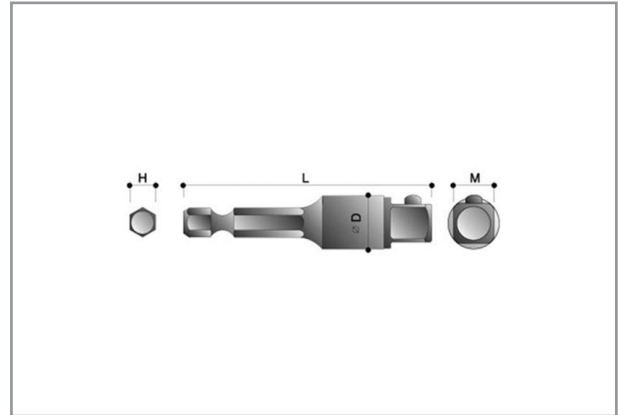

## ADAPTOR 1/4" HEX-1/4" SQ.75MM D069306075

### Specifications

Brand	Action
Square Drive	1/4"
Hexagon	1/4"
Drawing	CD
D2 mm	9
L mm	75
EAN	8717981107735