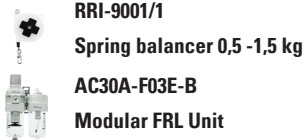

IMPULSE WRENCH 3/8 SHUT-OFF RRI-30T

The RED ROOSTER Impulse wrenches are handheld tools made for assembly with threaded fasteners. Impulse wrenches increase productivity. Typically meant for use in: Production of agricultural machinery, production of pumps, motors, bikes and any other serial production. The tool has a wide body air motor. Torque level adjustable in the impulse mechanism.

Characteristics:

- Lightweight
- Free of reaction forces
- Low noise and vibration levels
- Powerful and fast
- High repeatability of the torque level
- Pistol model
- Auto shut off function

Related products

Related accessories

Specifications

Brand	RedRoosterIndustrial
Bolt capacity (mm)	6
RPM	4600
Torque (Nm)	7 - 12,5
Airconsumption (l/s)	3,7
Weight (kg)	0,89
Airconnection	PT 1/4"
Airpress max. (MPa)	0,63
mm A	163
mm B	168
Hosediameter (mm)	6,5
Square Drive / Hexagon	3/8"
Safety standard	EN ISO 11148-6
Vibration standard	EN ISO 28927-2
Vibration value (m/s ²)	2
Vibration uncertainty (m/s ²)	0,69
Sound standard	ISO 15744
Sound pressure (dB(A))	70,5
Sound uncertainty (dB(A))	3
EAN	8717981205554