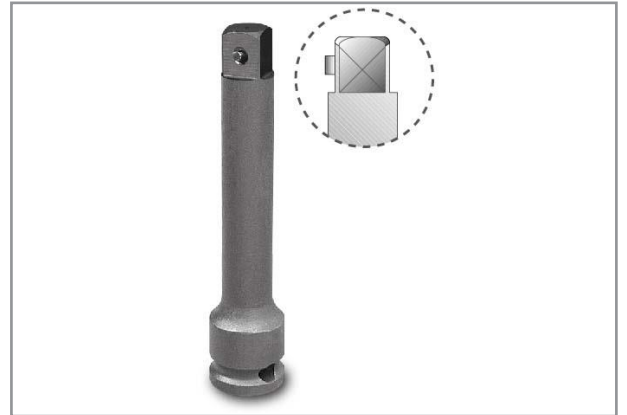

# 3/8X200 EXTENTION BAR PIN-RETAINER D064514200

## Specifications

Brand	Action
Square Drive	3/8"
Drawing	CX
D2 mm	19
L mm	200
EAN	8717981067701