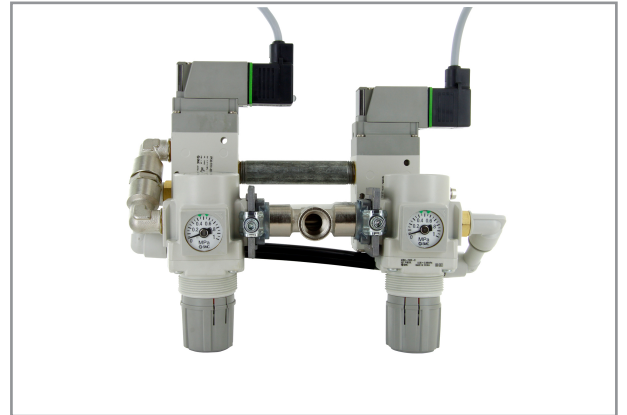

NovaTork®

DOUBLE SOLENOID VALVE 24V YETC-2SVD 1/2

Specifications

Brand	NovaTork
Airconnection	1/2"
Power Supply (V)	24V DC
EAN	8717981041961