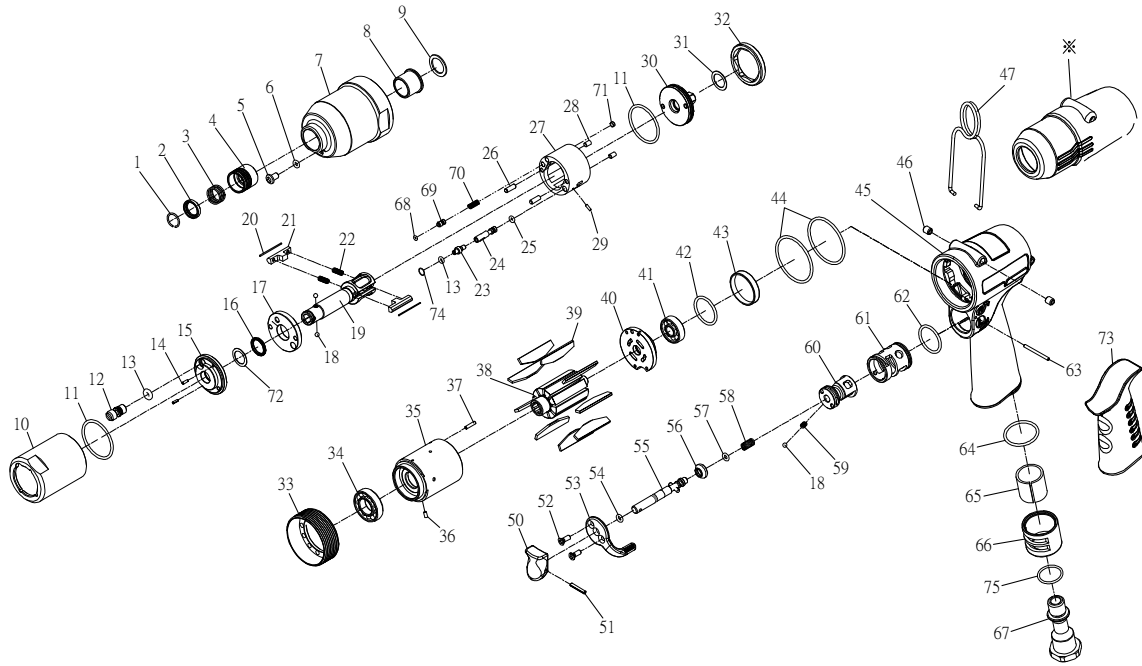

RRI-50AX IMPULSE WRENCH

EDITION
07

Index No	Part No.	Description	Q'ty
1	757-026	Anvil Collar	1
2	I40SD-419	Hold Spacer	1
3	I40SD-418	Spring	1
4	I40SD-417	Quick change Hold	1
5	I100-410	Plug	1
6	00-4153	O-Ring	1
7	I40X-201	Front Housing	1
8	I40S-202	Bushing	1
9	I40S-424	Washer	1
10	I40X-401	Pulse Cylinder Housing	1
11	00-41127	O-Ring	2
12	I70-410	Oil Plug	1
13	00-41113	O-Ring	2
14	00-3318	Spring Pin	2
15	I40S-403-B	Front Plate Cover	1
16	00-2602	X-Ring	1
17	I40S-408	Front Plate	1
18	00-3813	Steel Ball	3
19	I40SD-405	Main Shaft	1
20	I40S-452	Roller	2
21	I40S-406-B	Drive Blade	2
22	I40S-407	Spring	2
23	I80-411	Adjust Screw	1
24	IS40S-412-B	Valve	1
25	00-41130	O-Ring	1
26	00-3435	Pin	2
27	I40S-404-B	Pulse Cylinder	1
28	00-3465	Pin	2
29	00-3436	Pin	1
30	I40X-415	Rear Plate	1
31	I40S-423	Washer	1
32	I40X-402	Lock Nut	1
33	I40S-306	Lock Nut	1
34	00-2348	Ball Bearing	1
35	I50-302	Cylinder	1
36	00-3324	Spring Pin	1
37	00-3356	Spring Pin	1
38	I40S-303	Rotor	1
39	I40S-304	Rotor Blade	9
40	I40-305	Rear Plate	1
41	00-2356	Ball Bearing	1