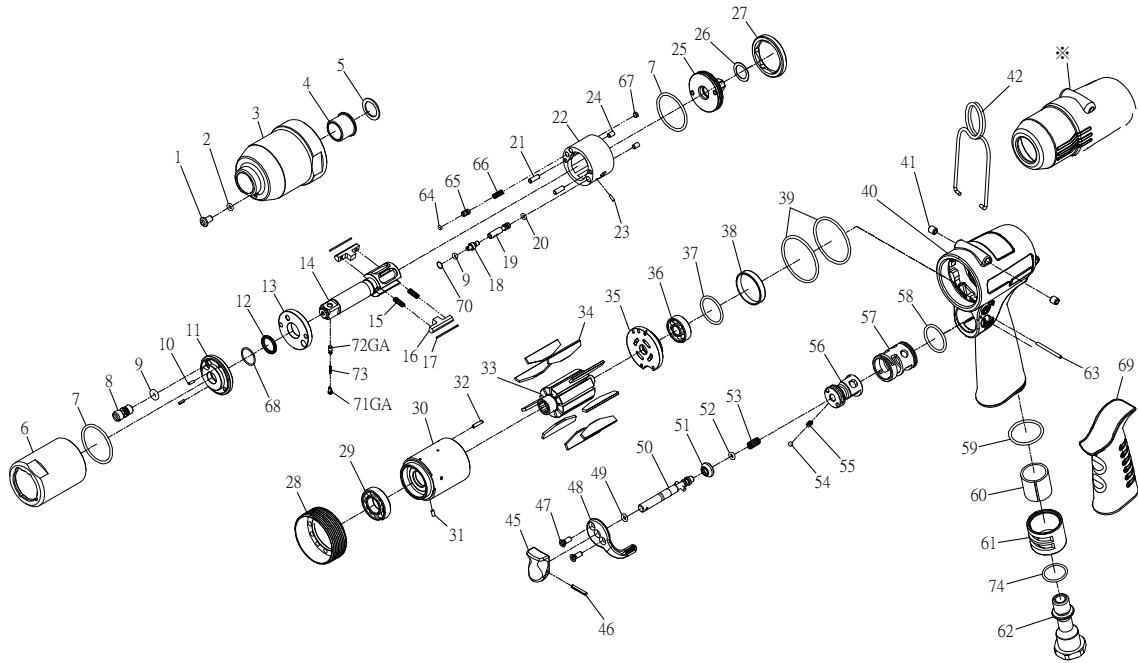

RRI-50X IMPULSE WRENCH

EDITION
07 A

Index No	Part No.	Description	Q'ty
1	I100-410	Plug	1
2	00-4153	O-Ring	1
3	I40X-201	Front Housing	1
4	I40S-202	Bushing	1
5	I40S-424	Washer	1
6	I40X-401	Pulse Cylinder Housing	1
7	00-41127	O-Ring	2
8	I70-410	Oil Plug	1
9	00-41113	O-Ring	2
10	00-3318	Spring Pin	2
11	I40S-403-B	Front Plate Cover	1
12	00-2602	X-Ring	1
13	I40S-408	Front Plate	1
14	I40S-405-B	Main Shaft	1
15	I40S-407	Spring	2
16	I40S-406-B	Drive Blade	2
17	I40S-452	Roller	2
18	I80-411	Adjust Screw	1
19	IS40S-412-B	Valve	1
20	00-41130	O-Ring	1
21	00-3435	Pin	2
22	I40S-404-B	Pulse Cylinder	1
23	00-3436	Pin	1
24	00-3465	Pin	2
25	I40X-415	Rear Plate	1
26	I40S-423	Washer	1
27	I40X-402	Lock Nut	1
28	I40S-306	Lock Nut	1
29	00-2348	Ball Bearing	1
30	I50-302	Cylinder	1
31	00-3324	Spring Pin	1
32	00-3356	Spring Pin	1
33	I40S-303	Rotor	1
34	I40S-304	Rotor Blade	9
35	I40-305	Rear Plate	1
36	00-2356	Ball Bearing	1
37	00-41135	O-Ring	1
38	I40-307	Rear Cover	1
39	00-41144	O-Ring	2
40	I40X-101	Motor Housing	1
41	I40S-108	Bushing	2