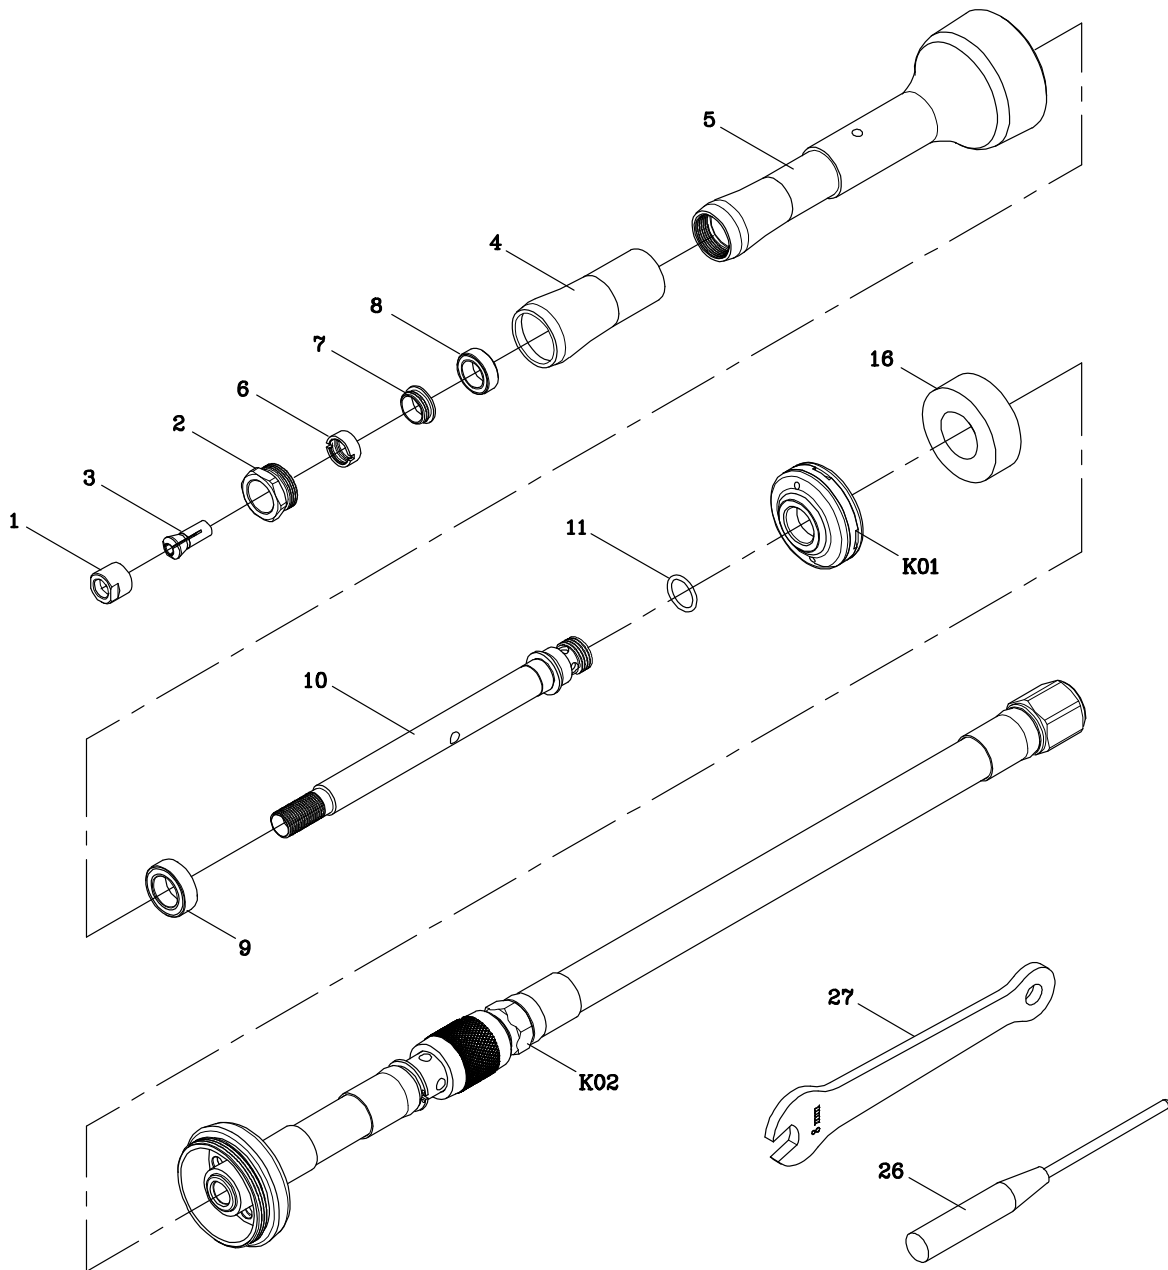

# RRI-T1135 Turbine Air Grinder

Index No.	Part No.	Description	Q'ty
01	PG-18015001	Collet Cap	1
02	PG-18015002	Collet Guard	1
03*	PG-18015003	1/8" Collet	1
	PG-30015003	3 mm Collet	1
04	PG-18015004	Housing Grip	1
05	PG-18015005	Housing	1
06	PG-18015006	Bearing Retainer	1
07	PG-18015007	Debris Eliminator	1
08	PG-18015008	Ball Bearing	1

Index No.	Part No.	Description	Q'ty
09	PG-18015009	Ball Bearing	2
10	PG-18A15010	Drive Shaft	1
11	OS-60026	O-Ring	1
K01	KI-18015-35	Turbine Kit	1
16	PG-18015016	Muffler	1
K02	K2-18015-35	Air Inlet Hose Kit	1
26	PG-18015026	Shaft Lock Bar	1
27	PG-18015027	8 mm Wrench	1