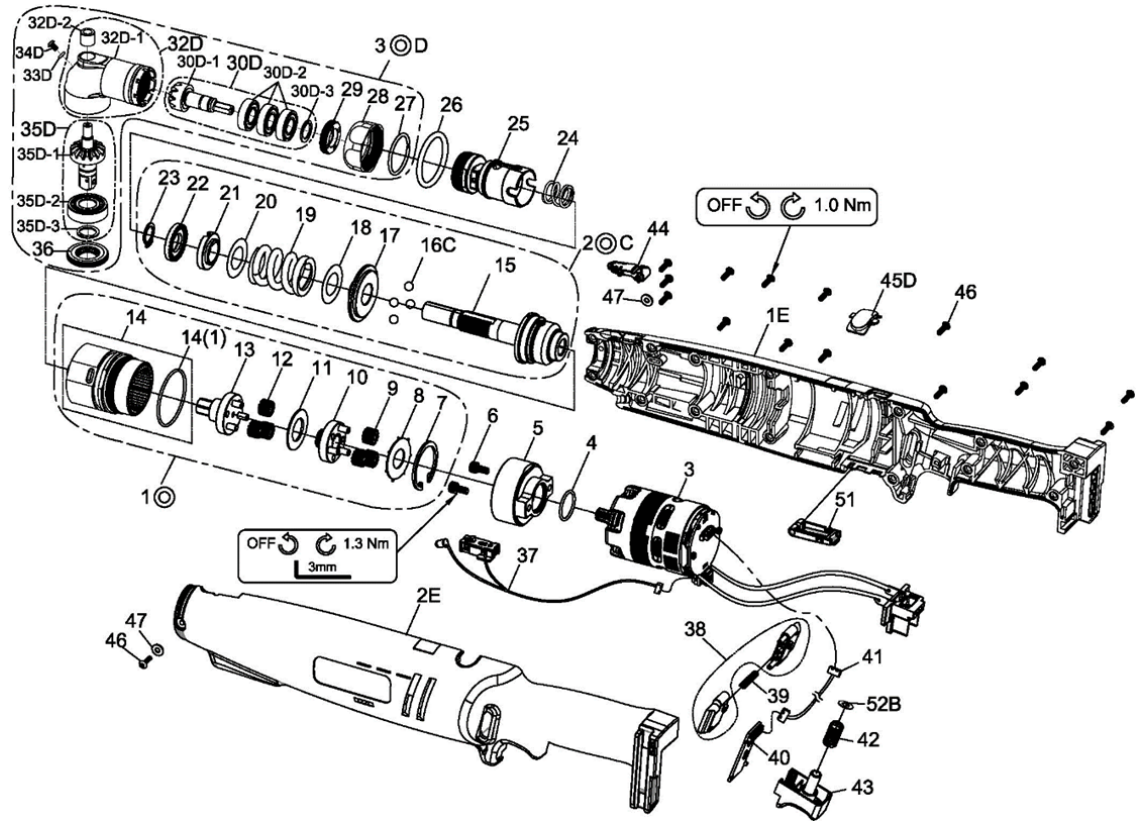

# RRI-BA10S3 CORDLESS ANGLE WRENCH

Edition E

Index No	Part No.	Description	Q'ty
1E	32001-WRCA(S)	Upper Housing	1
2E	32002-WRCA(S)	Lower Housing	1
3	B83WRB10	Brushless Motor Assembly ;w/driver	1
4	000-4110	O-Ring (Ø16×Ø1.5)	1
5	D51SC108B	Motor Holder	1
6	000-0242	Screw (M4×8L)	2
1⊙	B50WRB10	Gear Box Units	1
7	000-3128	Snap ring (RTW-28)	1
8	D39WR	Washer	1
9	D49WR10	Planet Gear	6
10	B51WR-6-1	Gear Cage Assembly	1
11	D39WR-8	Washer	1
12	B51WR-11	Gear Plate Assembly	1
13	B50WR	Gear Box Assembly	1
	(1)000-4118	(1) O-Ring (Ø28×Ø1.5)	1*
2⊙C	B43WRB10	Clutch Units	1
14	B29WR	Clutch Assembly	1
15C	000-3854	Steel Ball (Ø7/32")	4
16	D39WR-1	Washer	1
17	D39WR-7	Washer	1
18	D48WR-1	Spring (Red)	1
19	D39WR-5	Washer (White)	1
20	D39SC108B-2	Adjust Washer	1
21	D54SC108B	Adjust Nut	1
22	000-30212I	Snap Ring (ISTW-12)	1
23	D48WR	Spring	1

Index No	Part No.	Description	Q'ty
24	B51WR	Connecting Holder Assembly	1
25	000-4120R	Marking Ring (P32, Red)	1
3⊙D	B42WR3#BZ	Angle Housing Units	1
26	D44WR108B	Collar	1
27	D54WR108B#BZ	Lock Nut	1
28	D54WR108B-1B	Lock Nut	1
29	B49WR144B-8	Main Bevel Gear Assembly	1
30	D39WR144B	Washer	1
31	B42WR-1#BZ	Angle Housing Assembly	1
32	000-4114	O-Ring (Ø3×Ø1.5)	1
33	000-1340	Screw (M4x5L)	1
34	B49WR144B3-9	Bevel Gear Assembly	1
35	D54WR108B-2B	Lock Nut	1
36	B75WR	Sensor & LED Assembly	1
37	B09PW15-1#B1	F/R Valve (1set x 2pcs)	1
38	D48PW15-1	Spring	1
39	E76WR	PC Board	1
40	E86SC	Connector Wire	1
41	D48PW15	Spring	1
42	B09PW15#B1	Trigger Assembly	1
43	C10SC108B-2#B1	Cover	1
44D	33110-WRBA-02	Cover	1
45	000-1430C	Screw (M3xP0.5 x10L)	16
46	000-1531B	Washer (Ø3.3×Ø8)	2
50	C10WRB#B1	Cover	1
51B	C39PW15-3	Washer	1